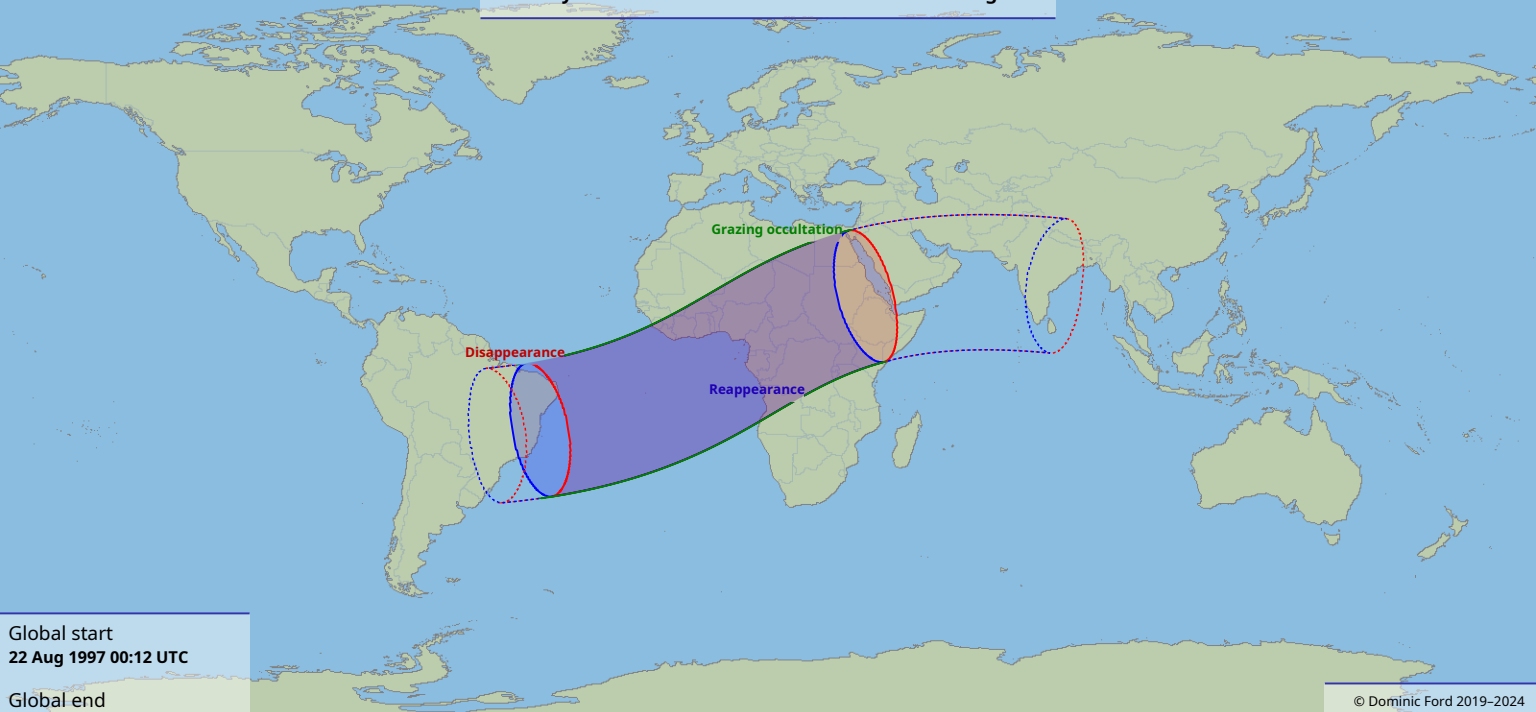

# Visibility of the lunar occultation of Saturn on 22 Aug 1997

Global start  
22 Aug 1997 00:12 UTC

Global end  
22 Aug 1997 04:22 UTC