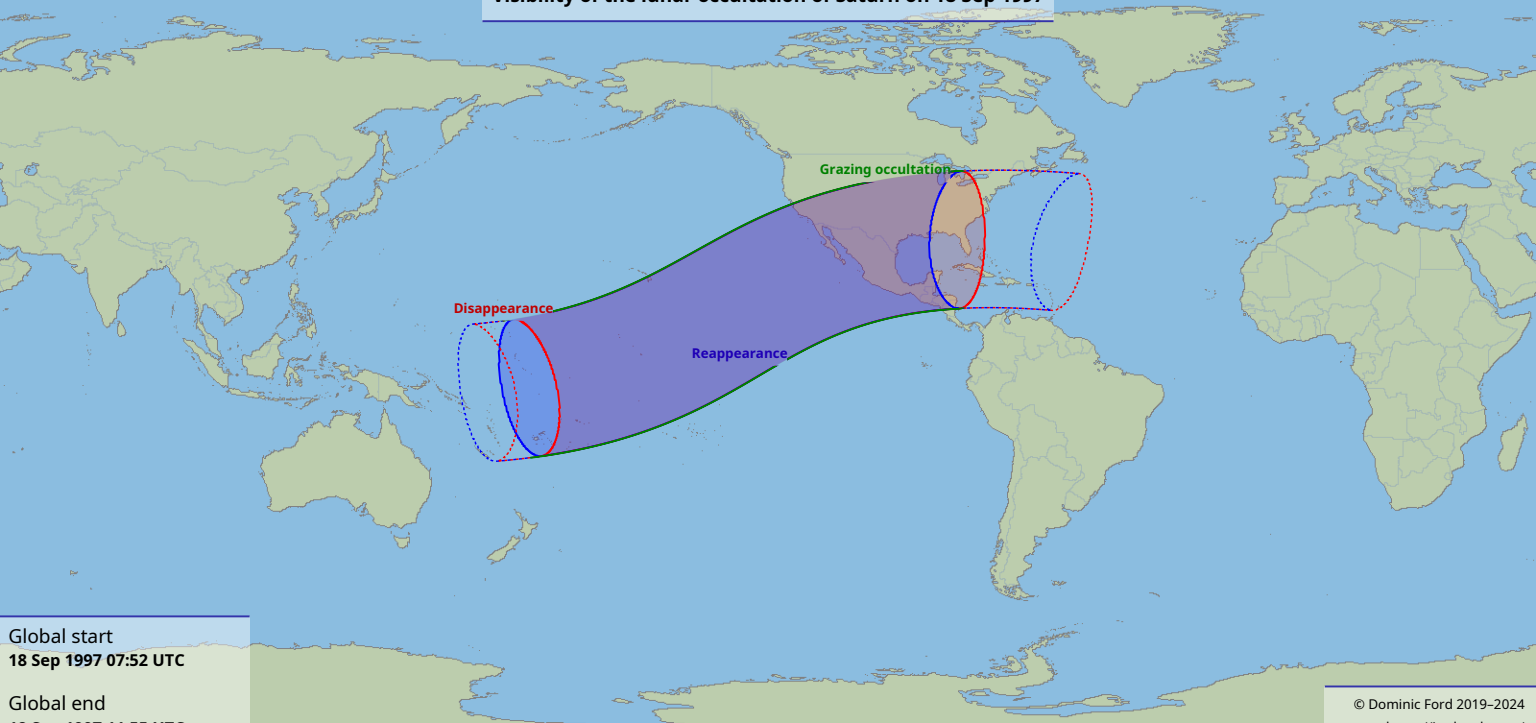

Visibility of the lunar occultation of Saturn on 18 Sep 1997

Global start
18 Sep 1997 07:52 UTC

Global end
18 Sep 1997 11:55 UTC