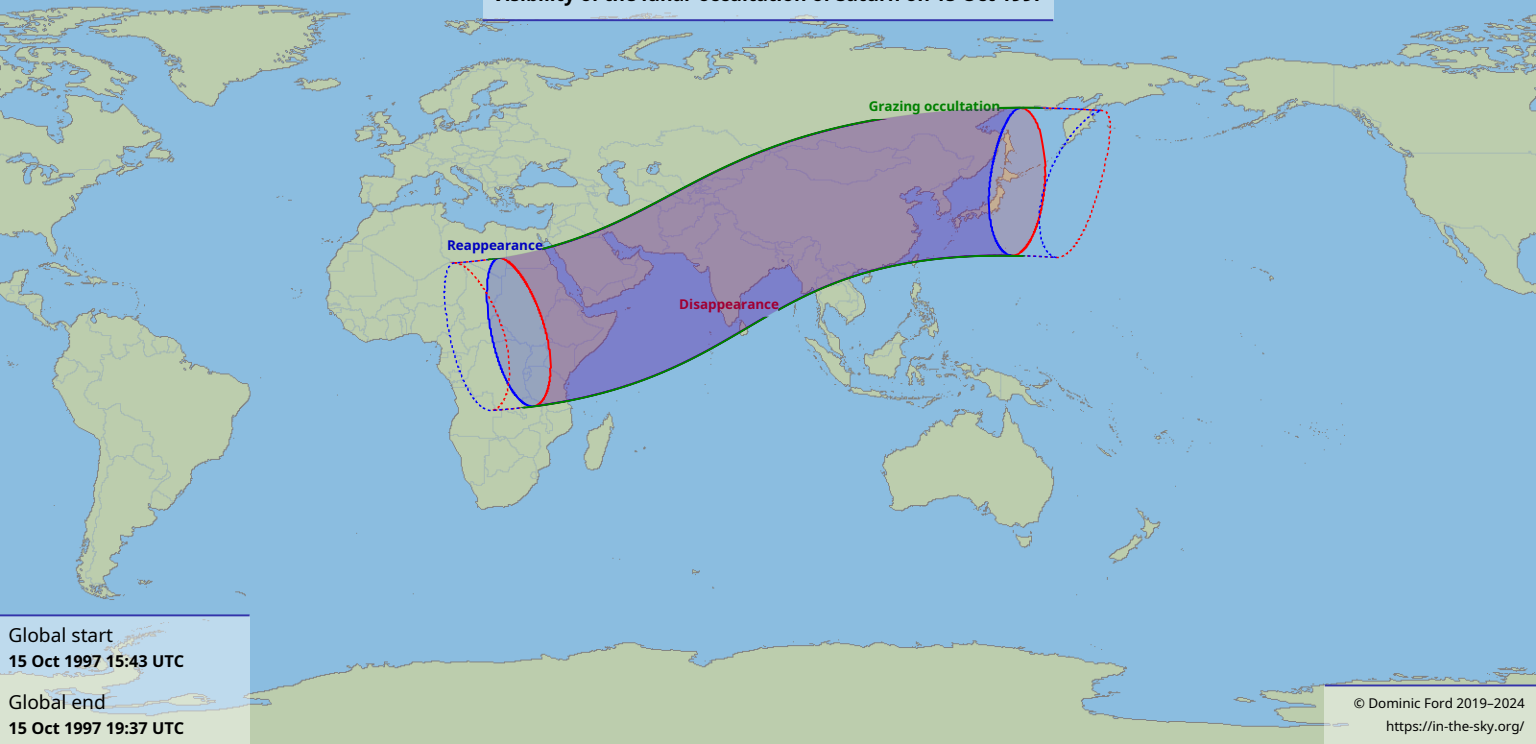

Visibility of the lunar occultation of Saturn on 15 Oct 1997

Global start
15 Oct 1997 15:43 UTC

Global end
15 Oct 1997 19:37 UTC