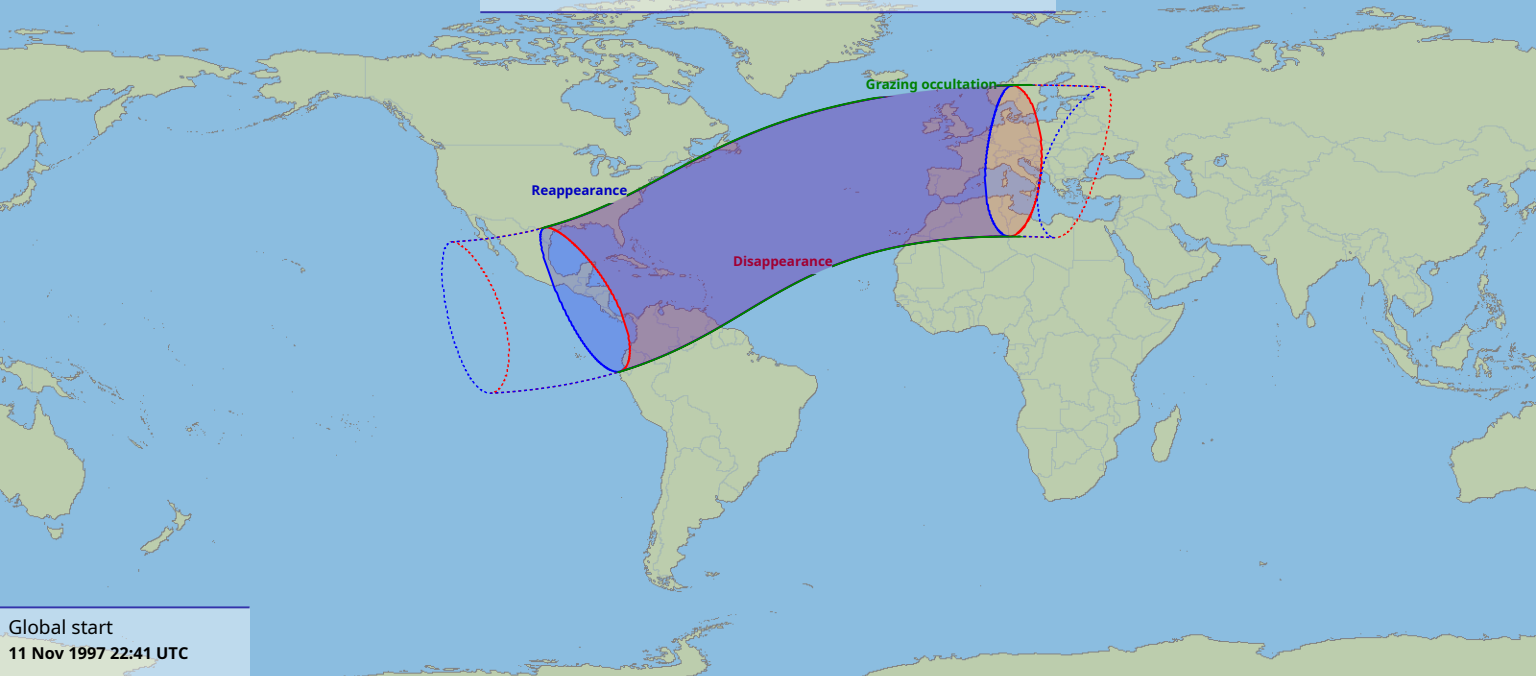

Visibility of the lunar occultation of Saturn on 12 Nov 1997

Global start
11 Nov 1997 22:41 UTC

Global end
12 Nov 1997 02:35 UTC