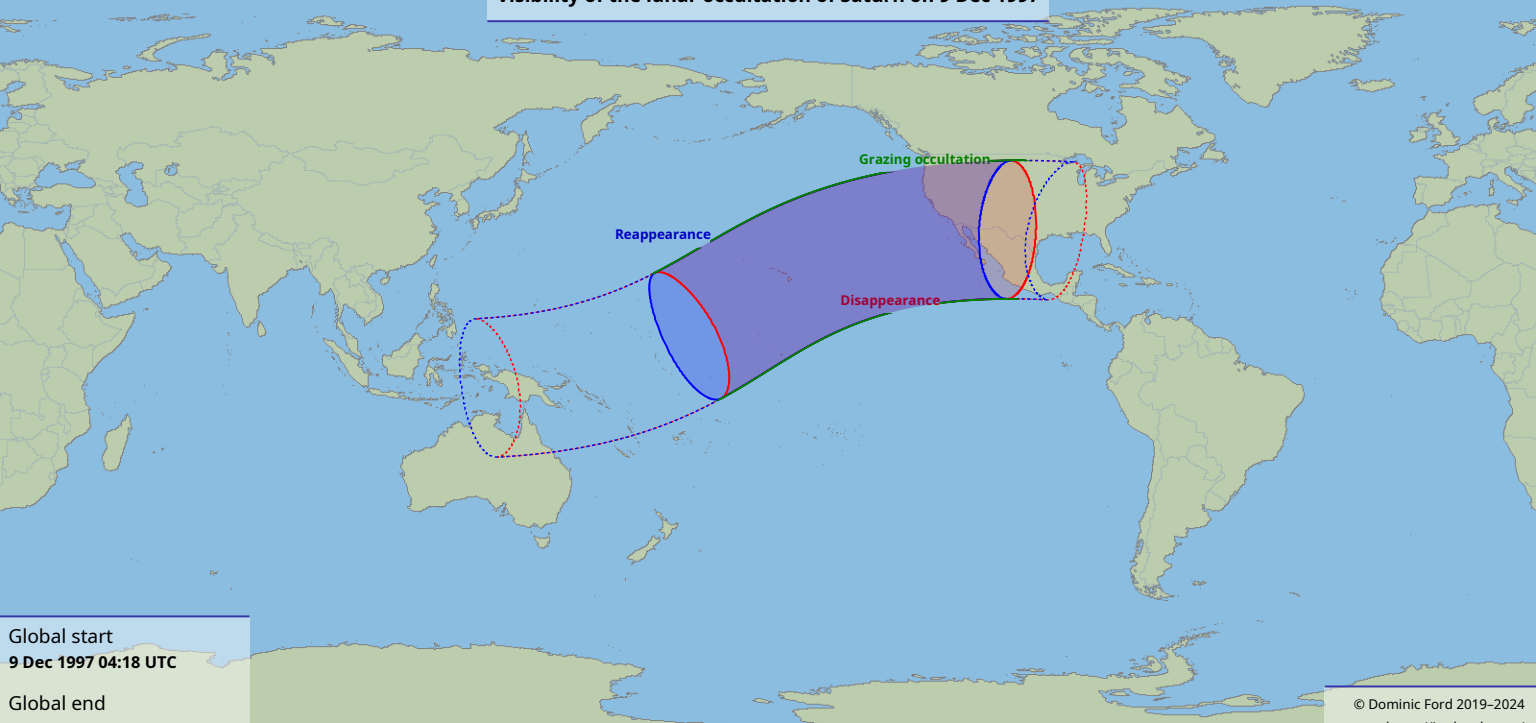

# Visibility of the lunar occultation of Saturn on 9 Dec 1997

Global start  
9 Dec 1997 04:18 UTC

Global end  
9 Dec 1997 08:28 UTC