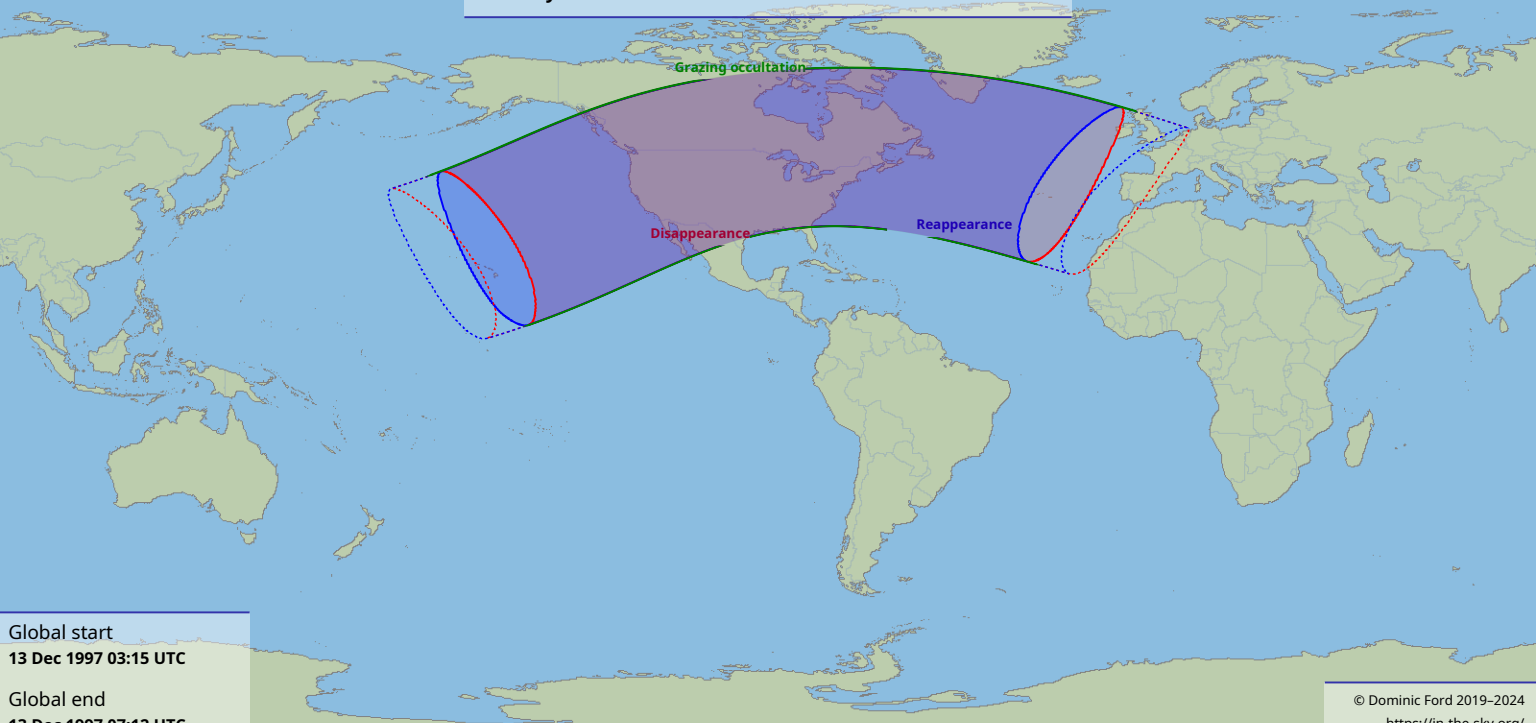

Visibility of the lunar occultation of Aldebaran on 13 Dec 1997

Global start
13 Dec 1997 03:15 UTC

Global end
13 Dec 1997 07:12 UTC