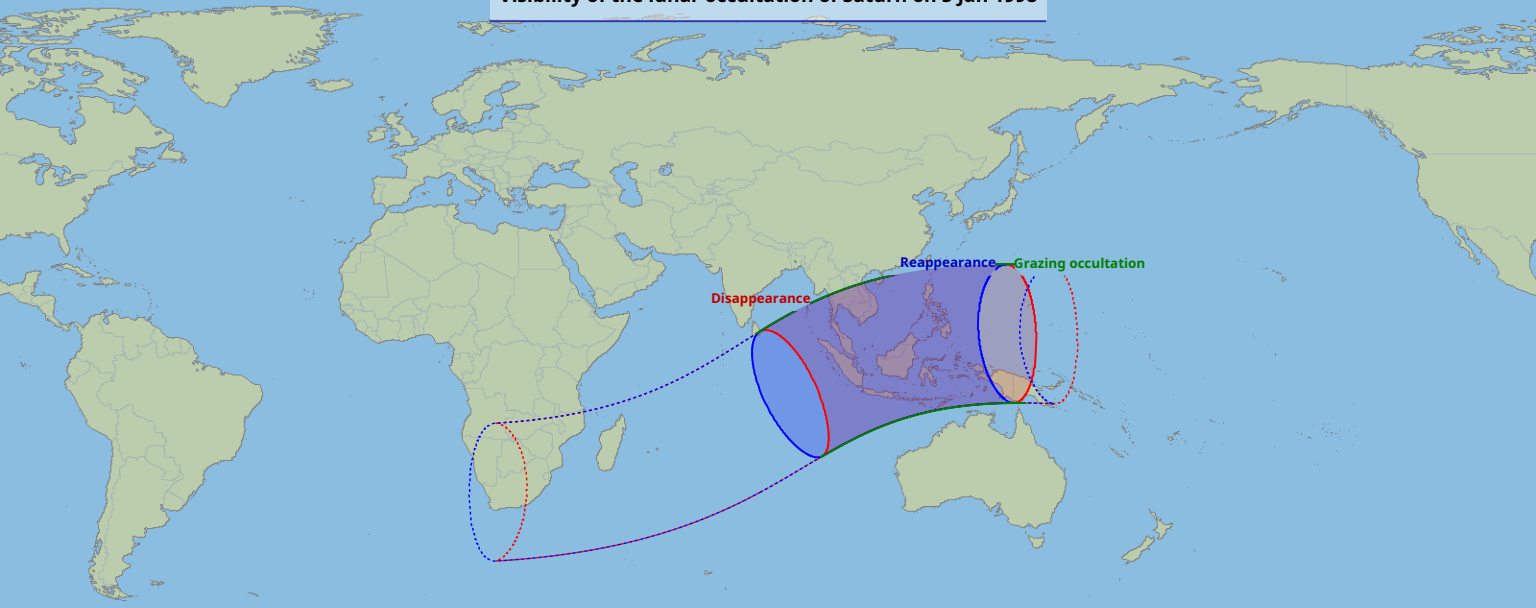

# Visibility of the lunar occultation of Saturn on 5 Jan 1998

Global start  
5 Jan 1998 10:13 UTC

Global end  
5 Jan 1998 14:26 UTC