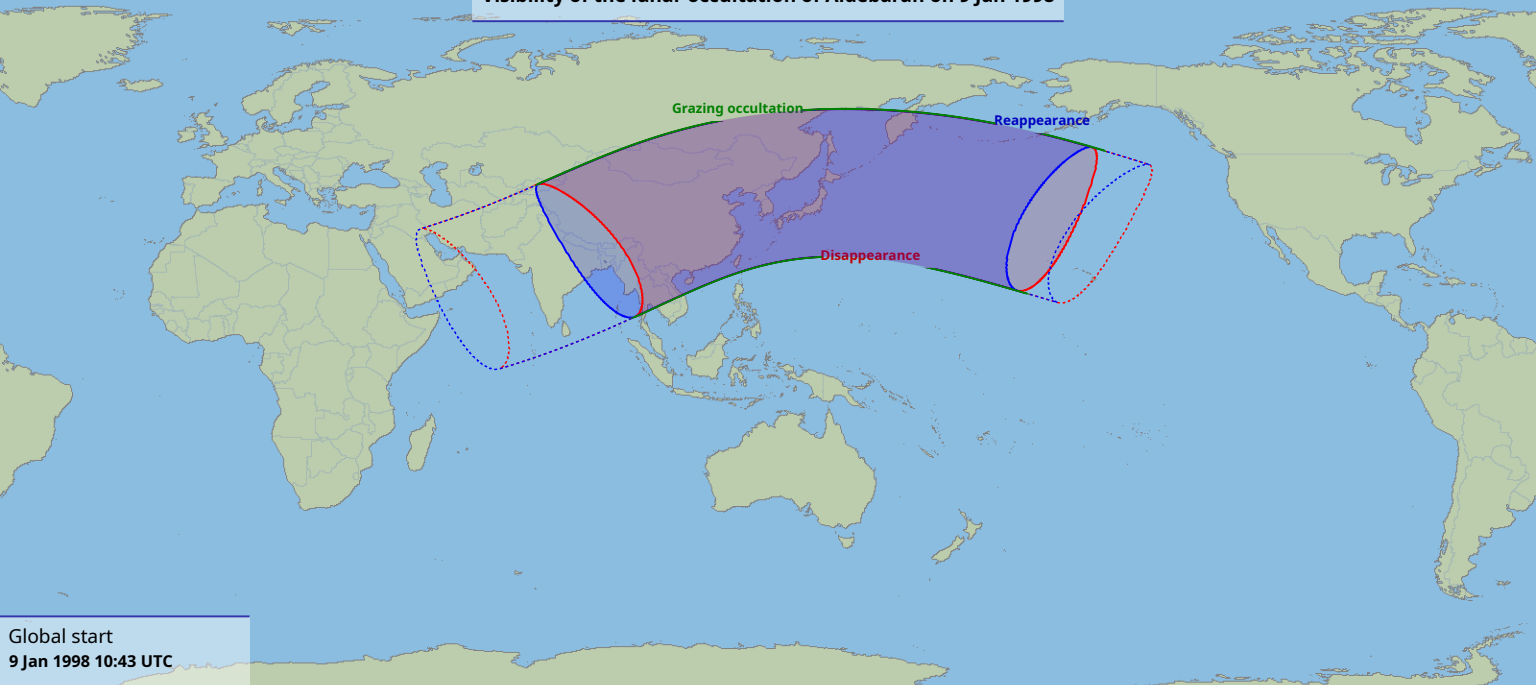

Visibility of the lunar occultation of Aldebaran on 9 Jan 1998

Global start
9 Jan 1998 10:43 UTC

Global end
9 Jan 1998 14:50 UTC