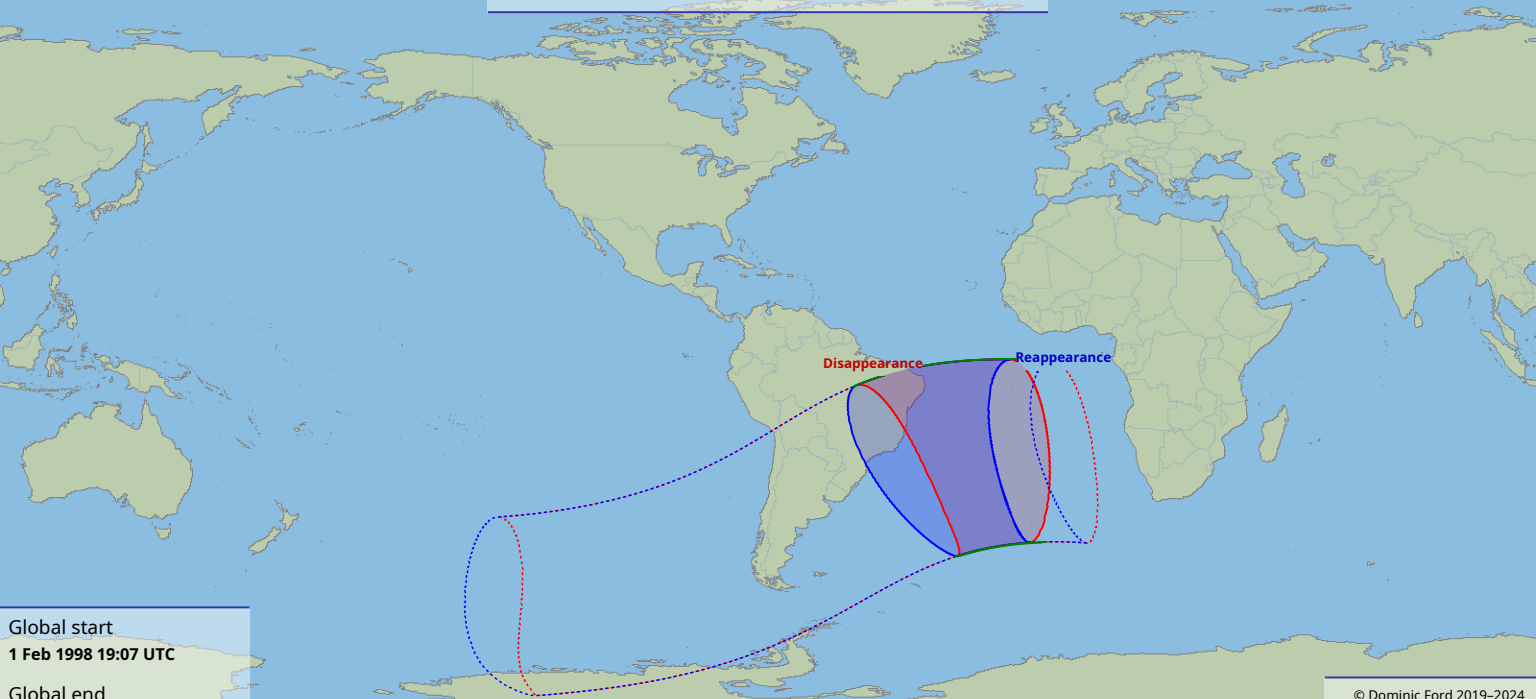

# Visibility of the lunar occultation of Saturn on 1 Feb 1998

Global start  
1 Feb 1998 19:07 UTC

Global end  
1 Feb 1998 22:49 UTC