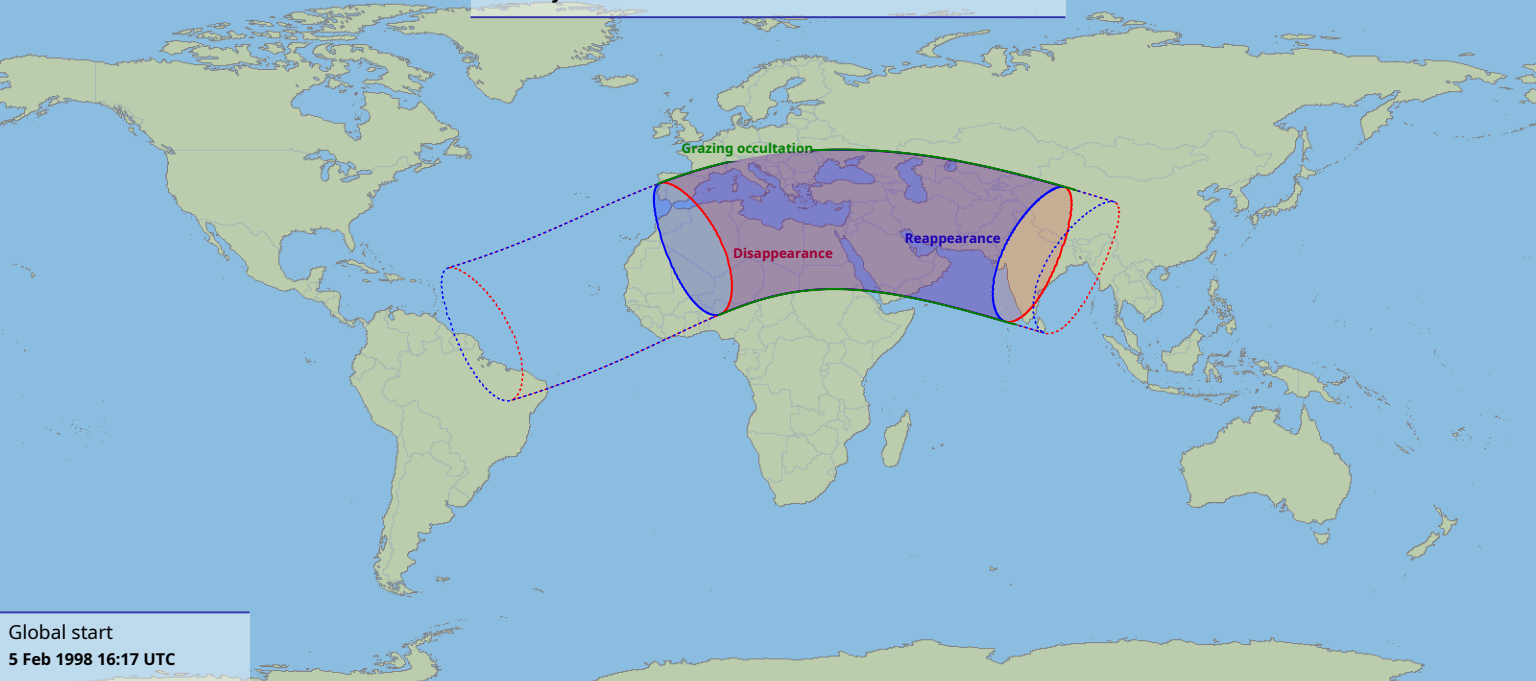

Visibility of the lunar occultation of Aldebaran on 5 Feb 1998

Global start
5 Feb 1998 16:17 UTC

Global end
5 Feb 1998 20:34 UTC