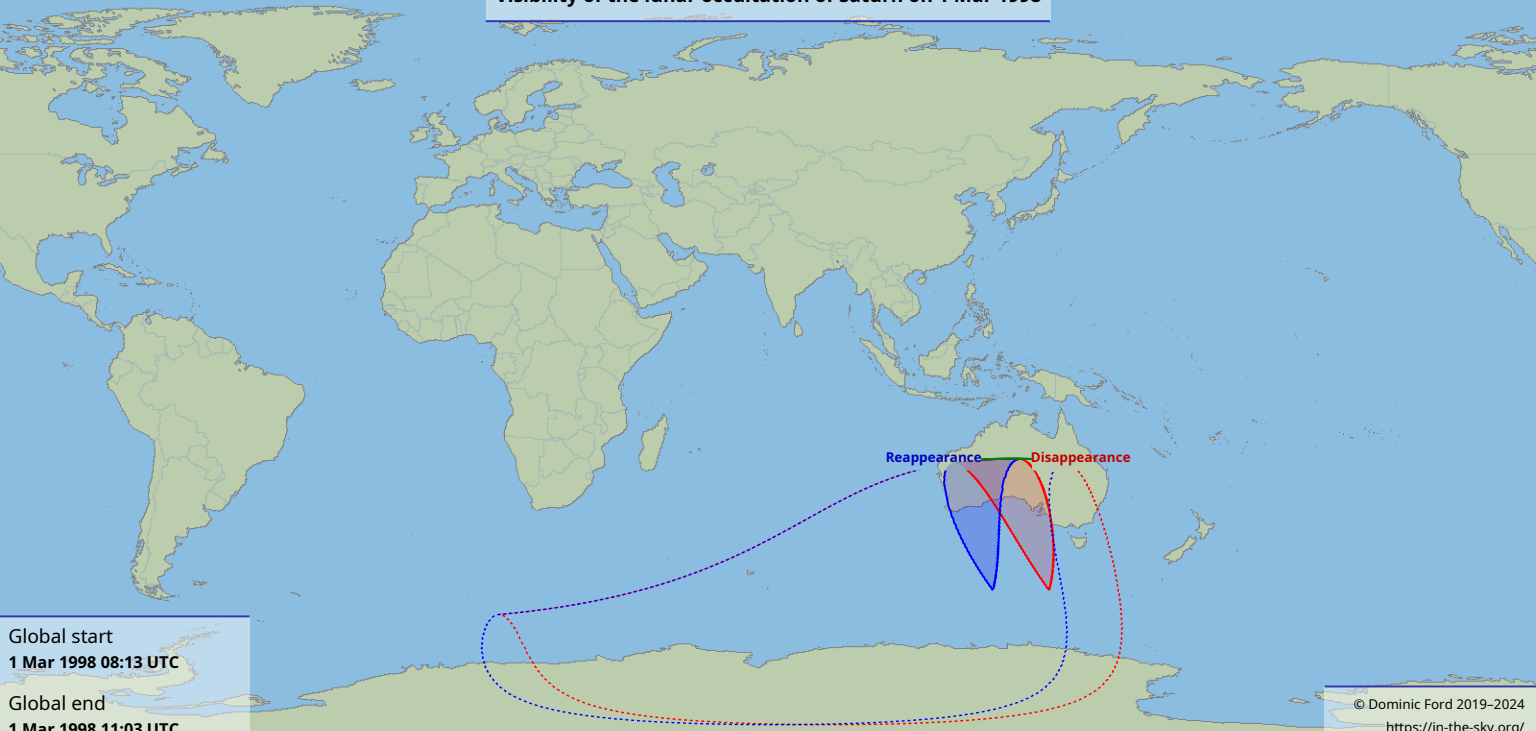

Visibility of the lunar occultation of Saturn on 1 Mar 1998

Global start
1 Mar 1998 08:13 UTC

Global end
1 Mar 1998 11:03 UTC