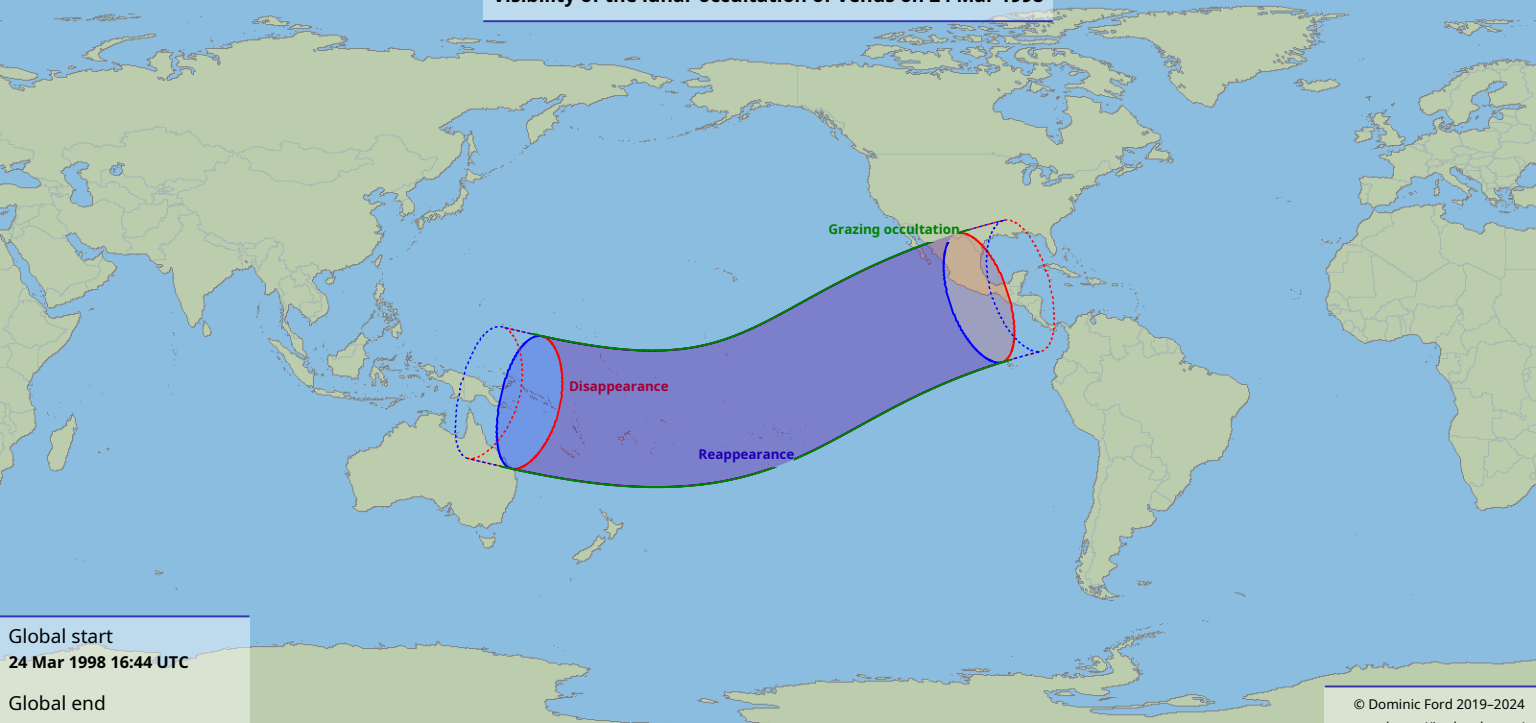

Visibility of the lunar occultation of Venus on 24 Mar 1998

Global start
24 Mar 1998 16:44 UTC

Global end
24 Mar 1998 21:14 UTC