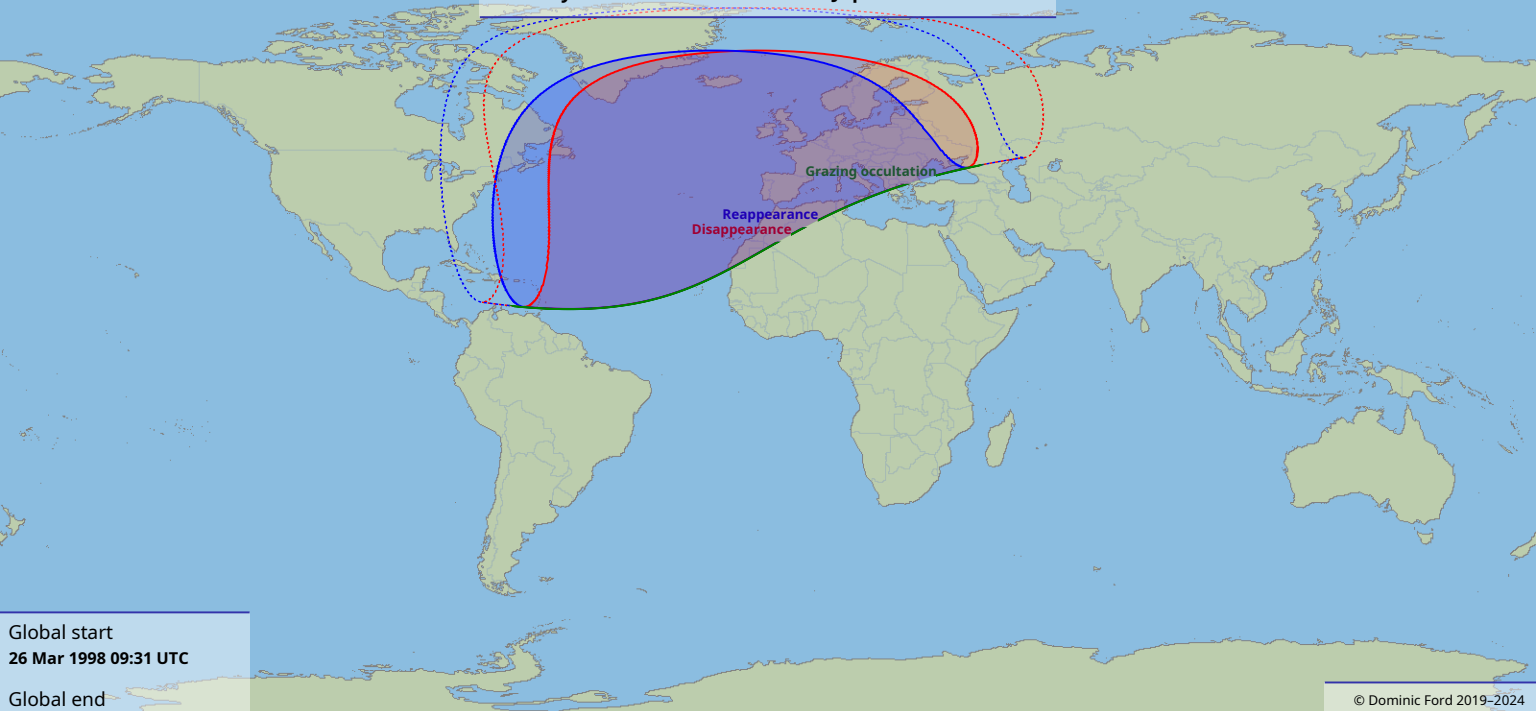

# Visibility of the lunar occultation of Jupiter on 26 Mar 1998

Global start  
26 Mar 1998 09:31 UTC

Global end  
26 Mar 1998 12:49 UTC