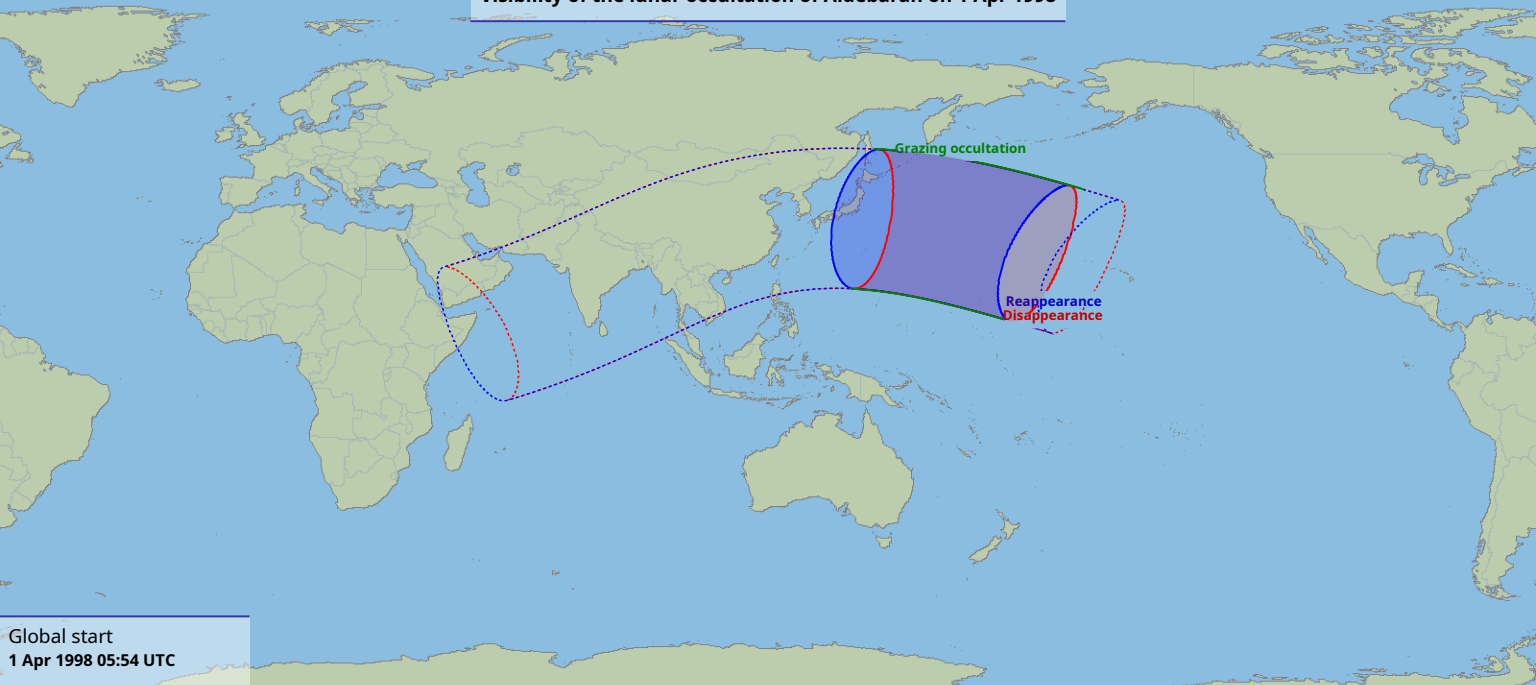

# Visibility of the lunar occultation of Aldebaran on 1 Apr 1998

Global start  
1 Apr 1998 05:54 UTC

Global end  
1 Apr 1998 10:04 UTC