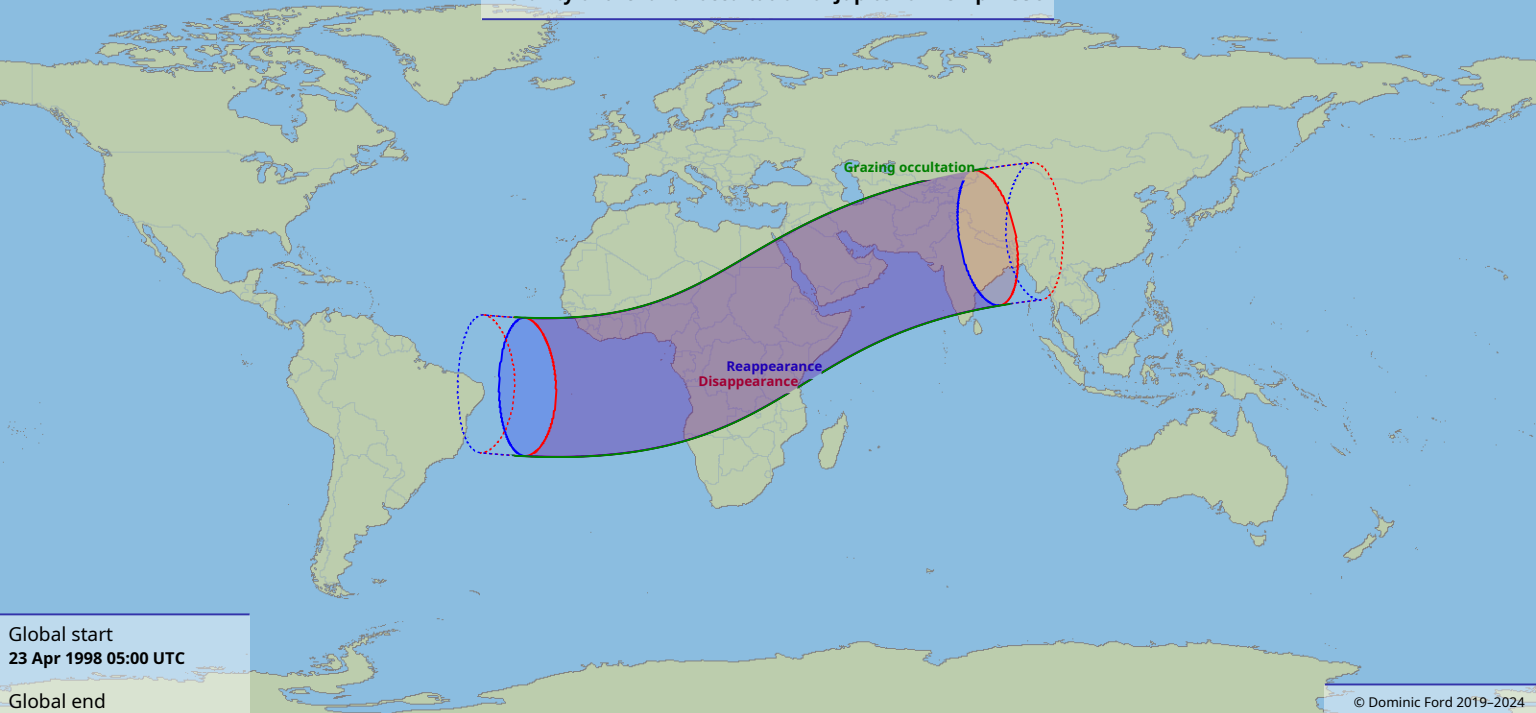

# Visibility of the lunar occultation of Jupiter on 23 Apr 1998

Global start  
23 Apr 1998 05:00 UTC

Global end  
23 Apr 1998 09:10 UTC