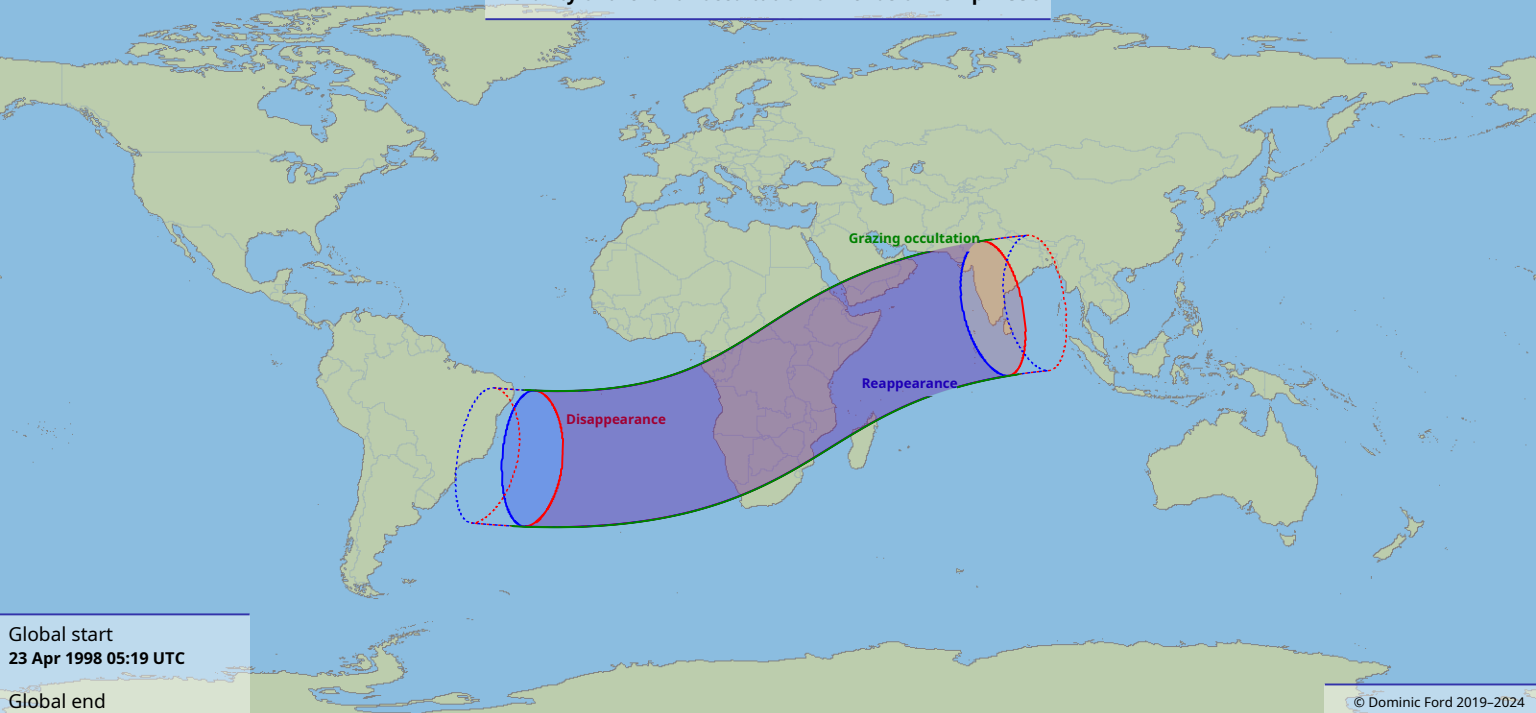

Visibility of the lunar occultation of Venus on 23 Apr 1998

Global start
23 Apr 1998 05:19 UTC

Global end
23 Apr 1998 09:47 UTC