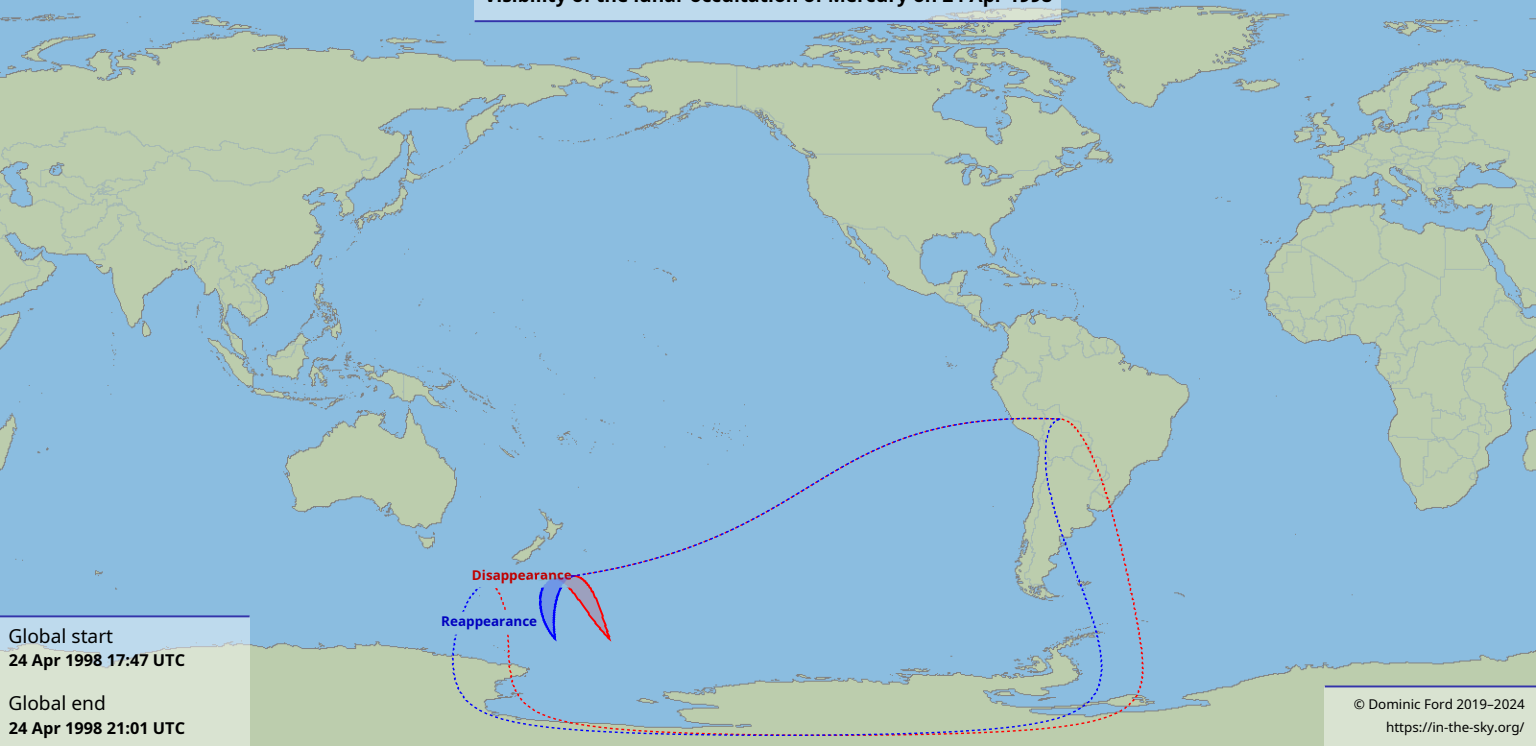

# Visibility of the lunar occultation of Mercury on 24 Apr 1998

Global start  
24 Apr 1998 17:47 UTC

Global end  
24 Apr 1998 21:01 UTC

Disappearance  
Reappearance