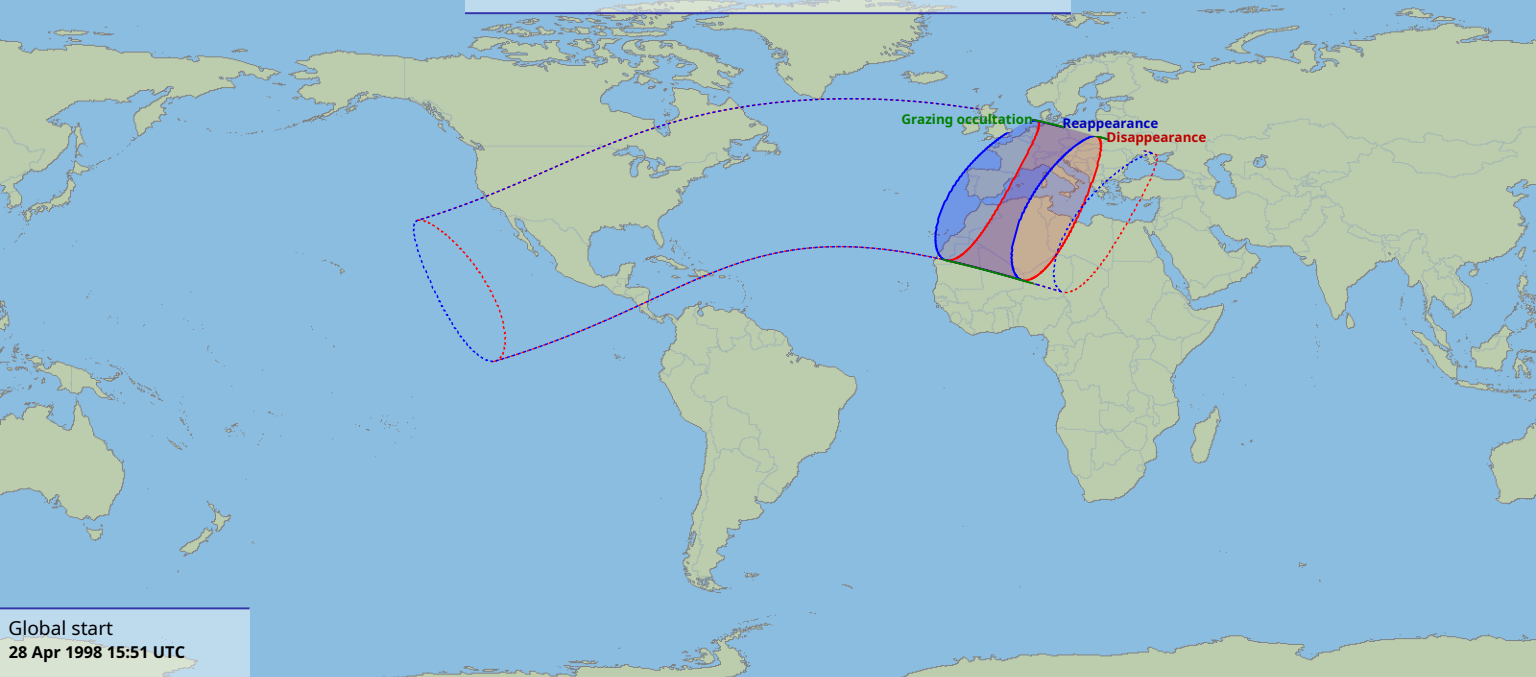

# Visibility of the lunar occultation of Aldebaran on 28 Apr 1998

Global start  
28 Apr 1998 15:51 UTC

Global end  
28 Apr 1998 19:50 UTC