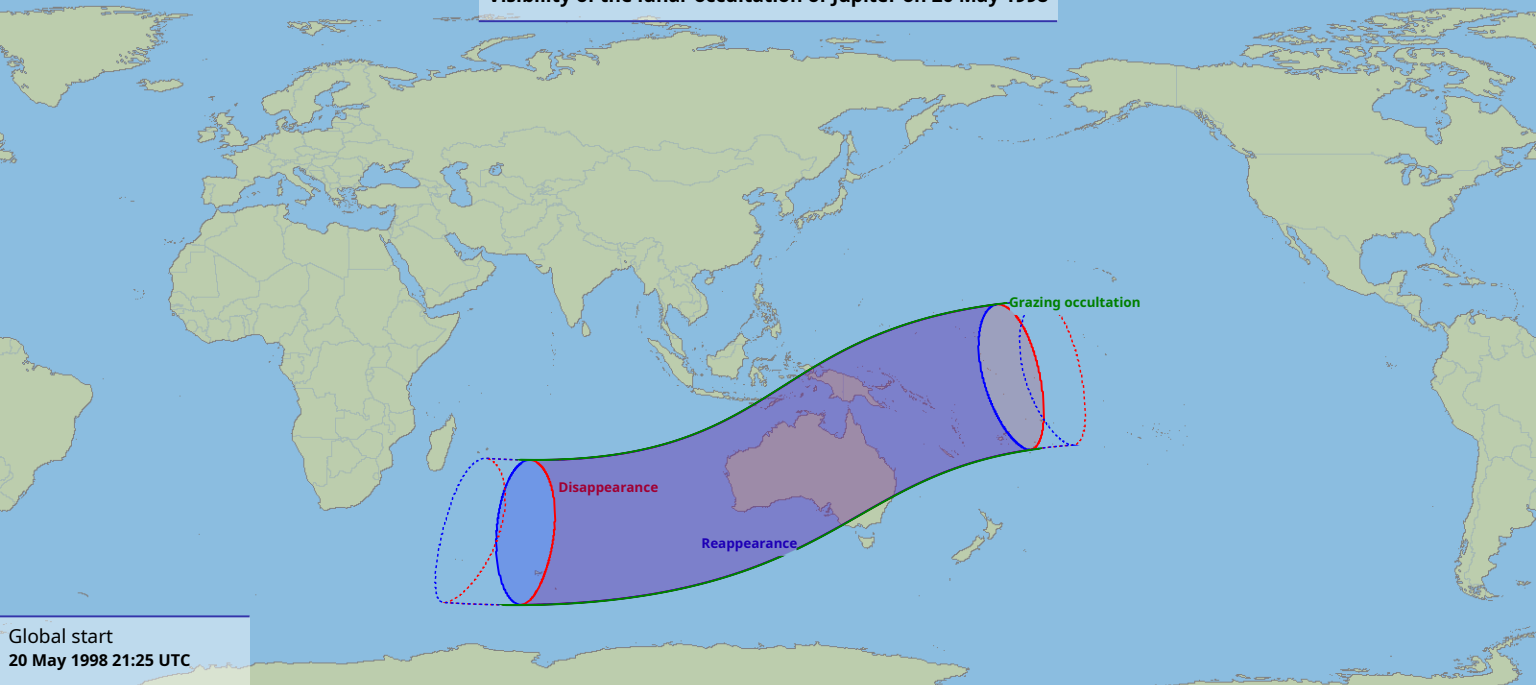

Visibility of the lunar occultation of Jupiter on 20 May 1998

Global start
20 May 1998 21:25 UTC

Global end
21 May 1998 01:31 UTC