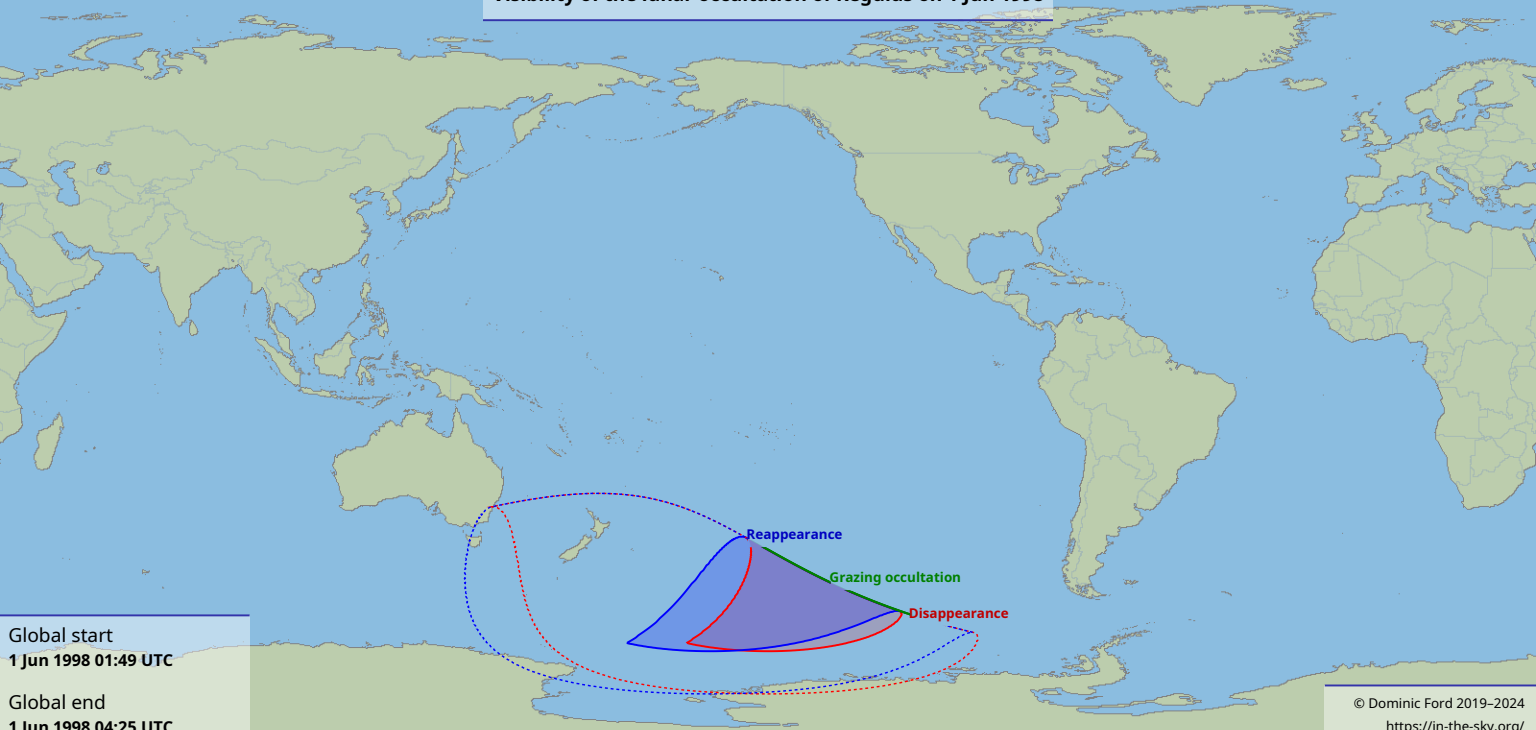

# Visibility of the lunar occultation of Regulus on 1 Jun 1998

Global start  
1 Jun 1998 01:49 UTC

Global end  
1 Jun 1998 04:25 UTC