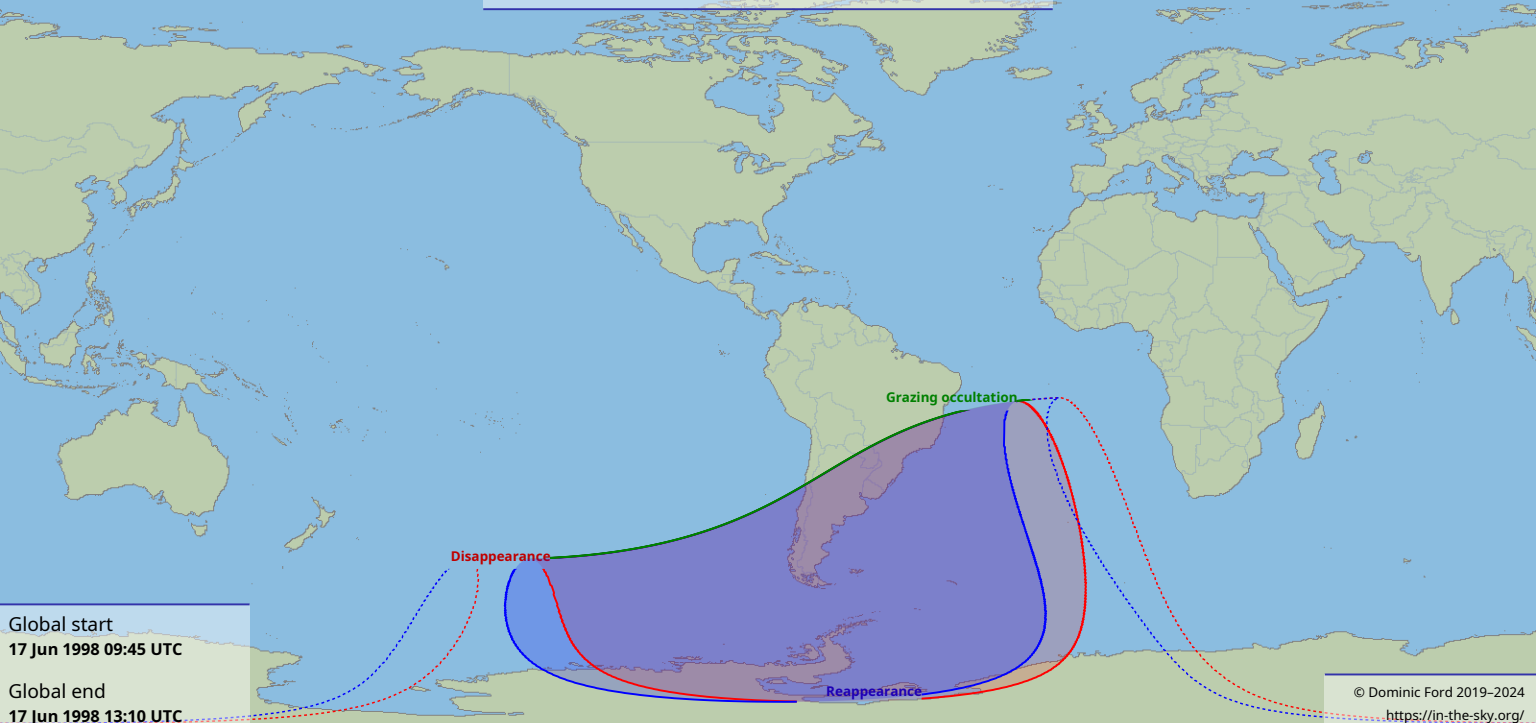

# Visibility of the lunar occultation of Jupiter on 17 Jun 1998

Global start  
17 Jun 1998 09:45 UTC

Global end  
17 Jun 1998 13:10 UTC