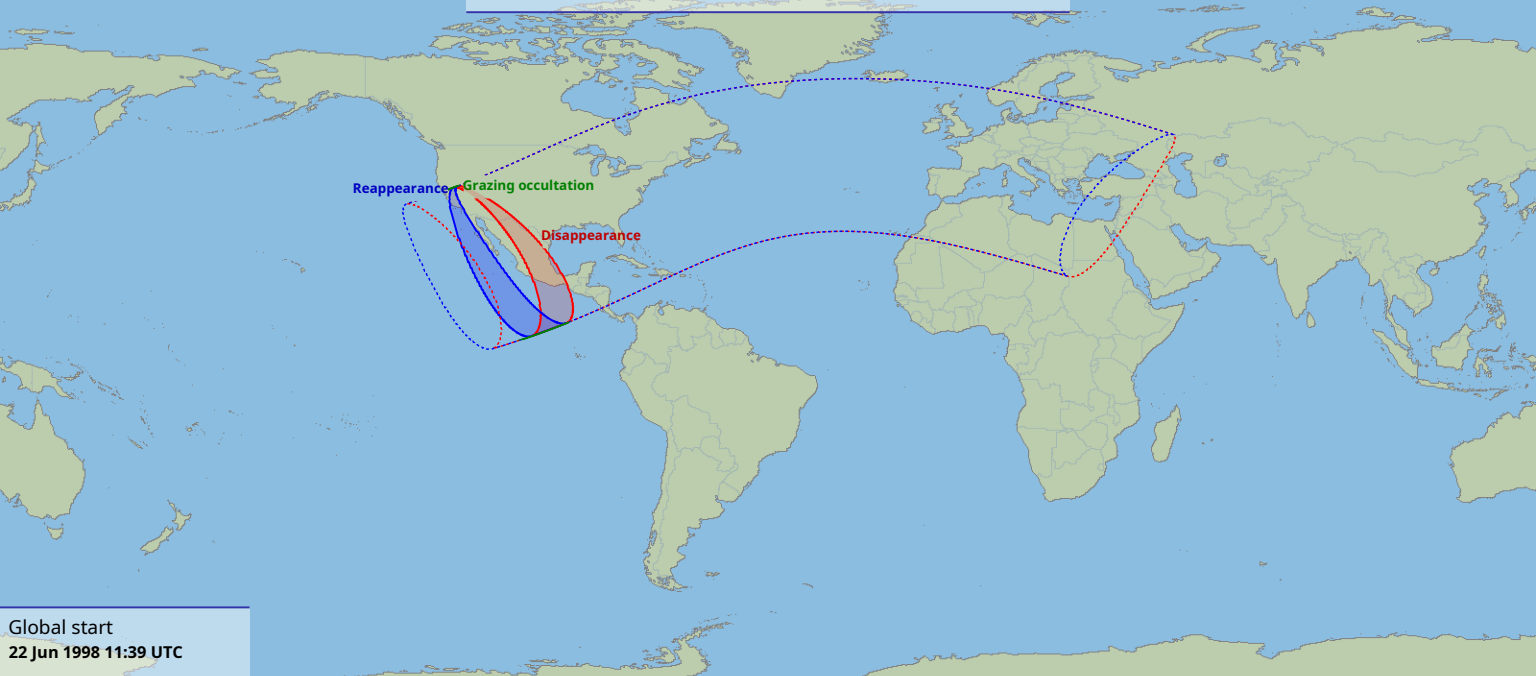

Visibility of the lunar occultation of Aldebaran on 22 Jun 1998

Global start
22 Jun 1998 11:39 UTC

Global end
22 Jun 1998 15:36 UTC