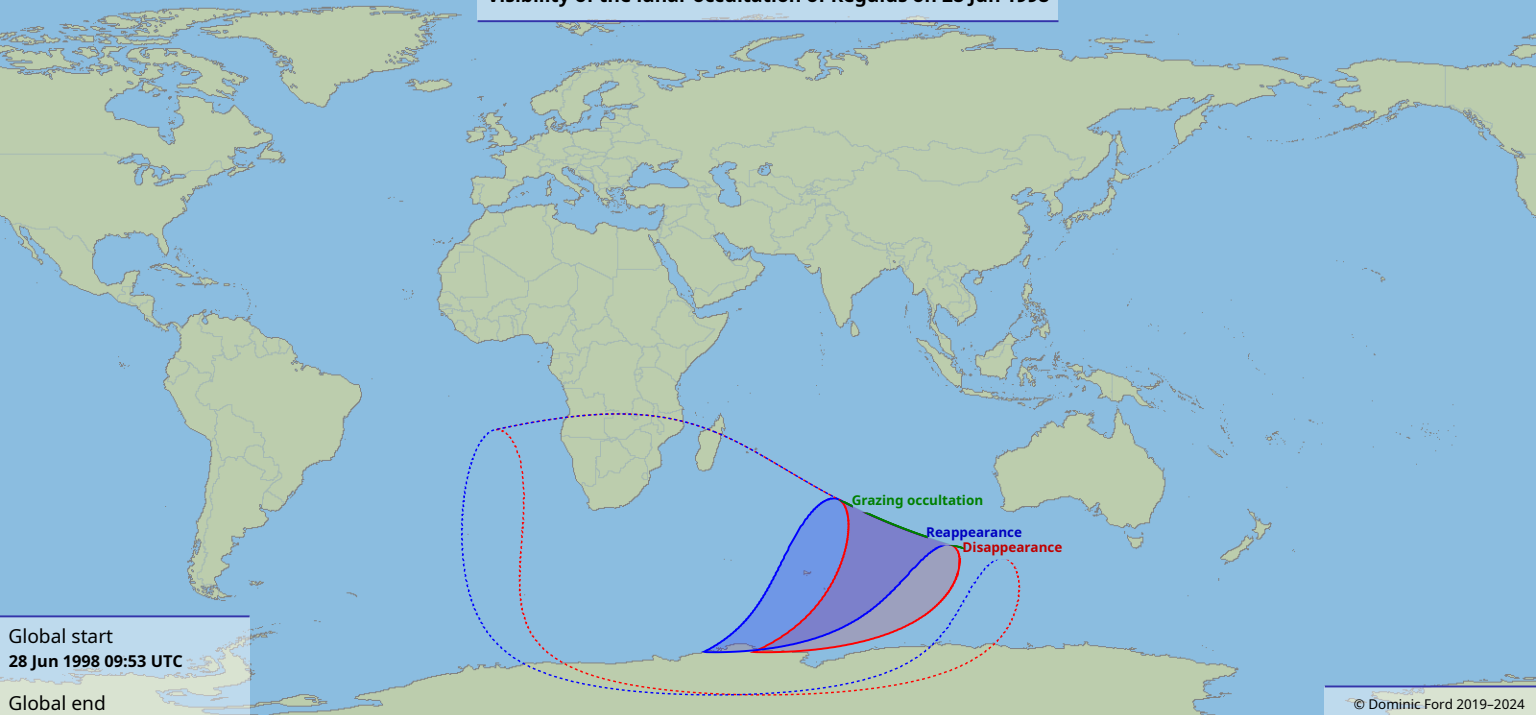

Visibility of the lunar occultation of Regulus on 28 Jun 1998

Global start
28 Jun 1998 09:53 UTC

Global end
28 Jun 1998 13:24 UTC