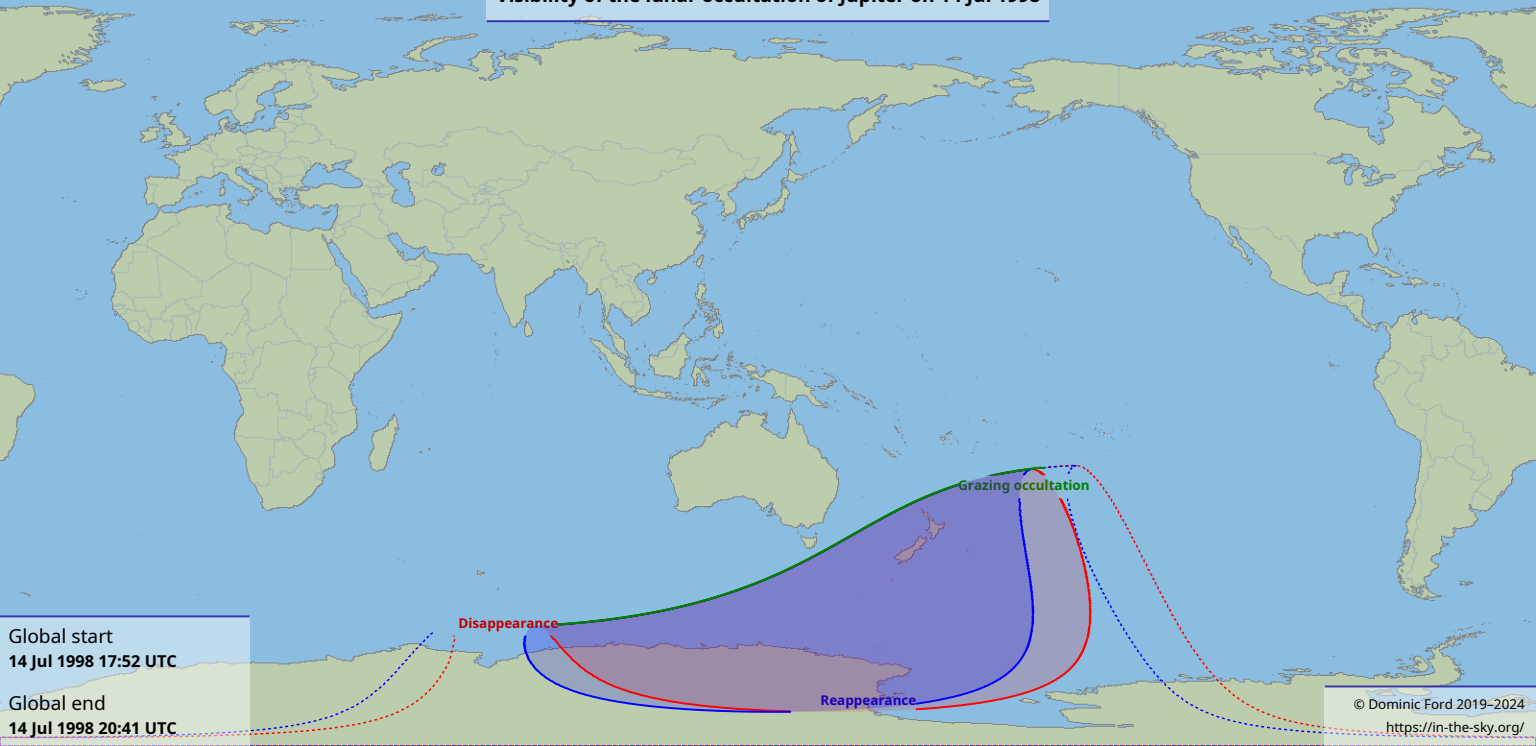

# Visibility of the lunar occultation of Jupiter on 14 Jul 1998

Global start  
14 Jul 1998 17:52 UTC

Global end  
14 Jul 1998 20:41 UTC

Disappearance

Grazing occultation

Reappearance