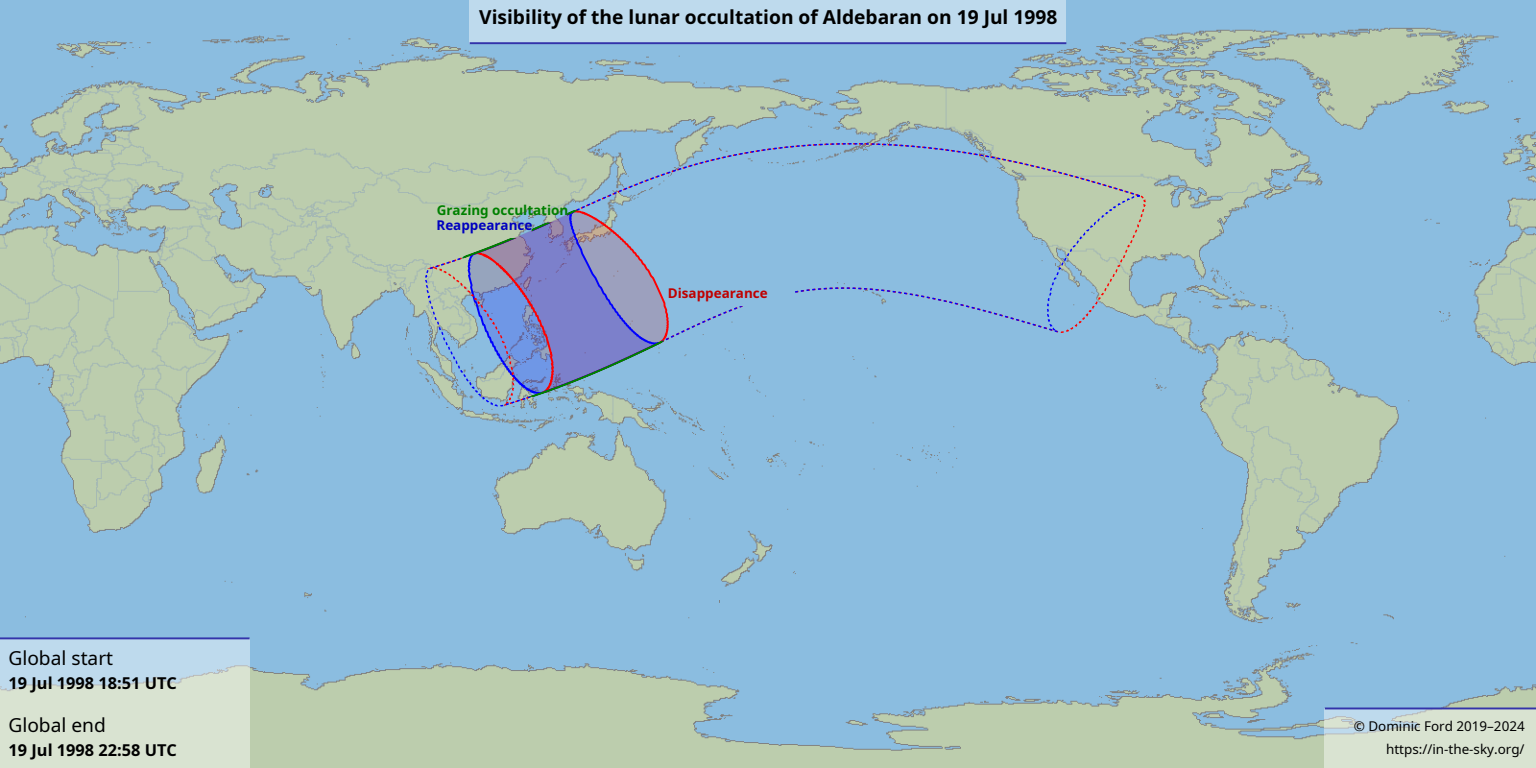

# Visibility of the lunar occultation of Aldebaran on 19 Jul 1998

Global start  
19 Jul 1998 18:51 UTC

Global end  
19 Jul 1998 22:58 UTC