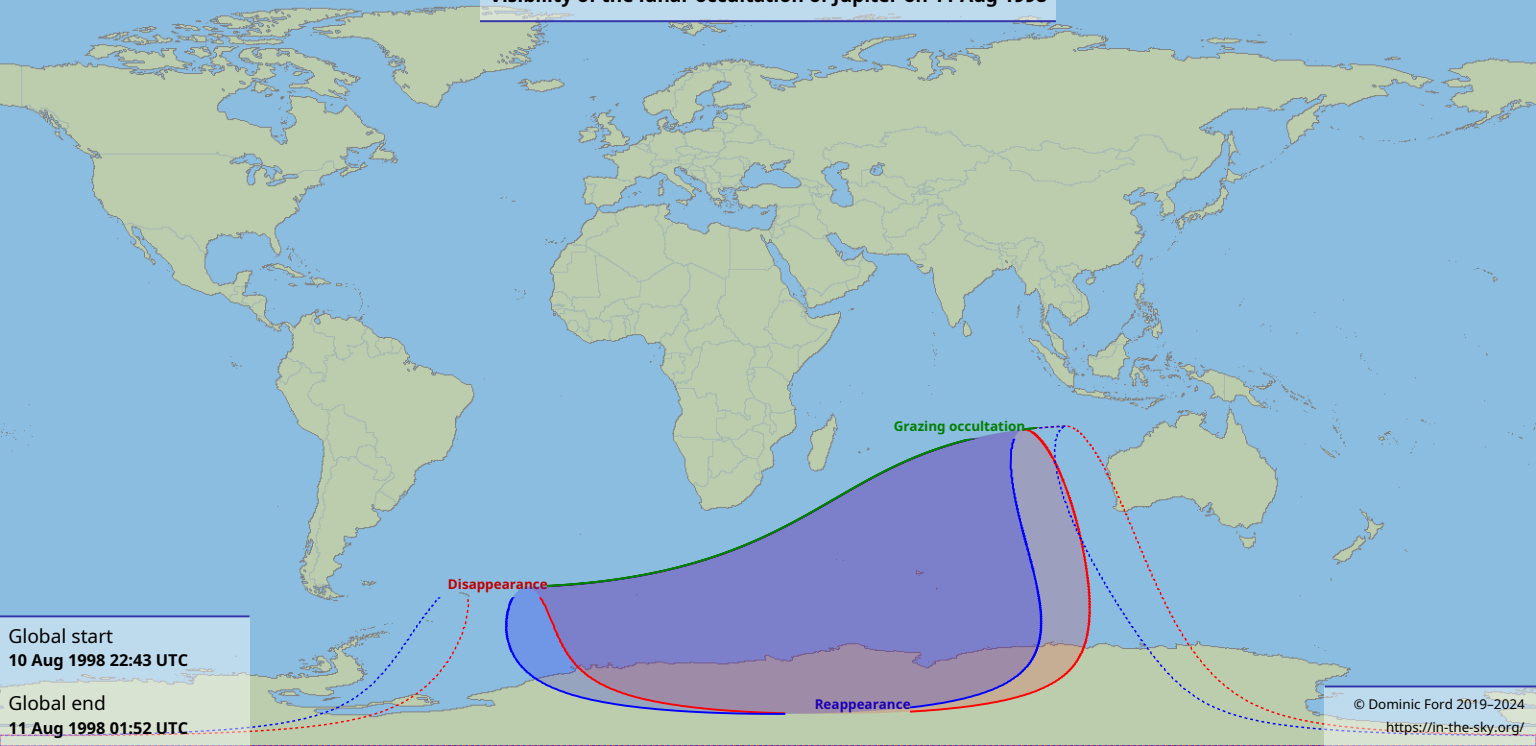

Visibility of the lunar occultation of Jupiter on 11 Aug 1998

Global start
10 Aug 1998 22:43 UTC

Global end
11 Aug 1998 01:52 UTC

Disappearance

Grazing occultation

Reappearance