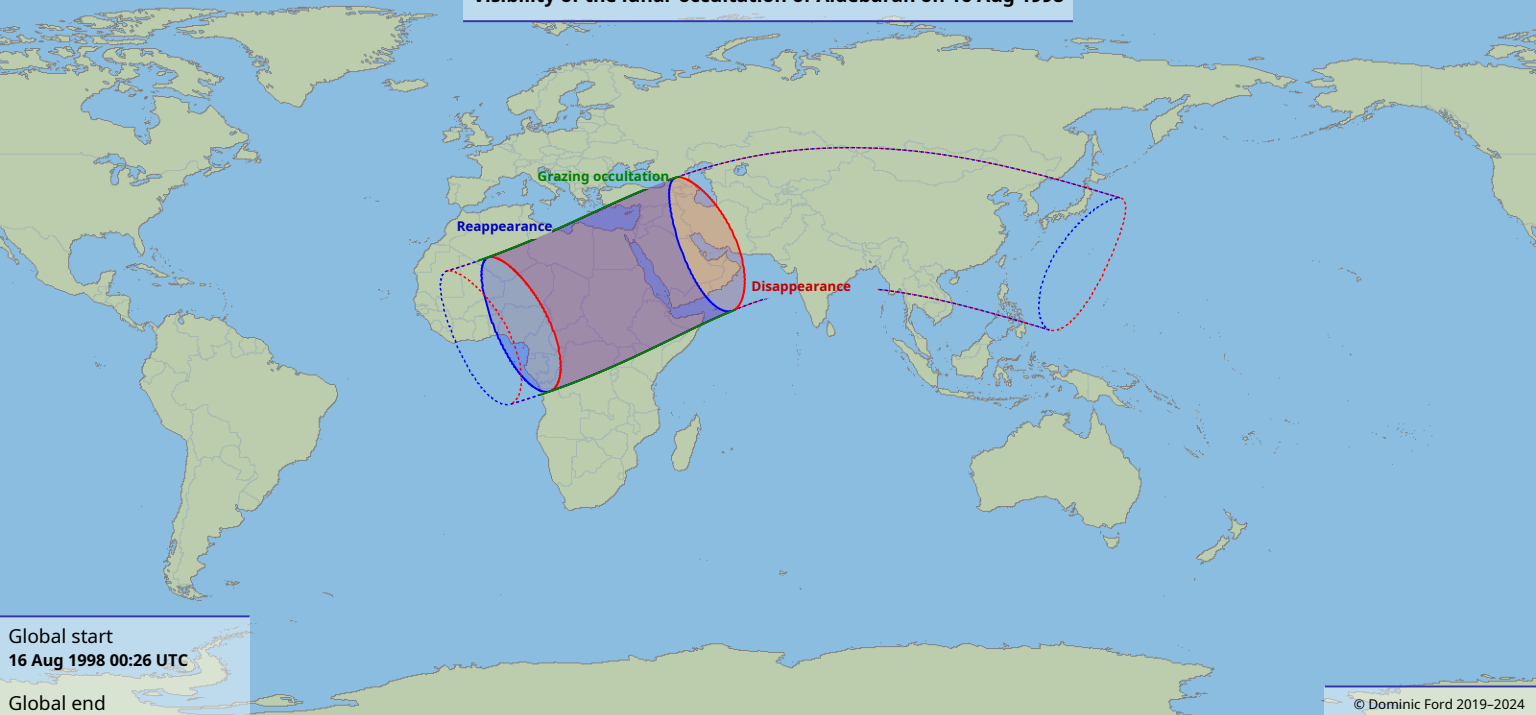

Visibility of the lunar occultation of Aldebaran on 16 Aug 1998

Global start
16 Aug 1998 00:26 UTC

Global end
16 Aug 1998 04:39 UTC