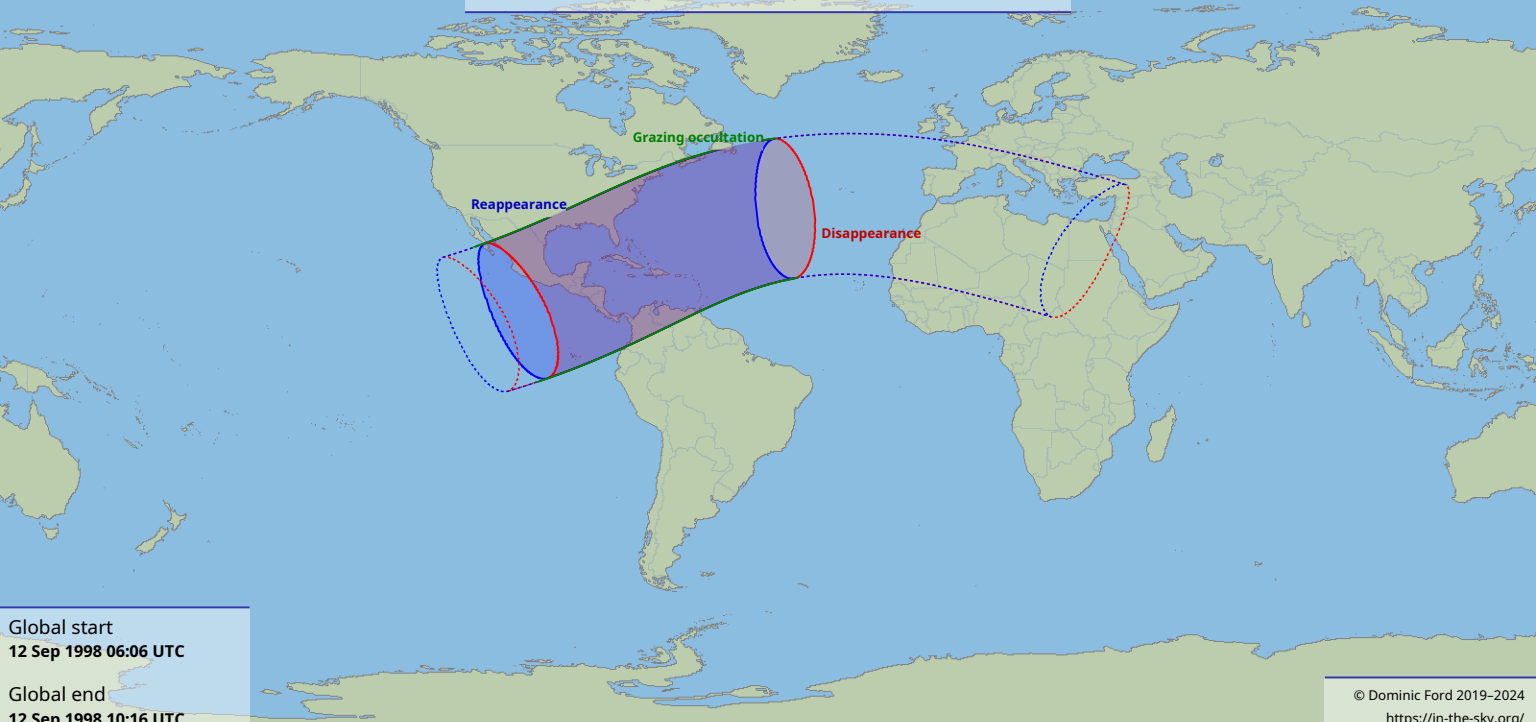

# Visibility of the lunar occultation of Aldebaran on 12 Sep 1998

Global start  
12 Sep 1998 06:06 UTC

Global end  
12 Sep 1998 10:16 UTC