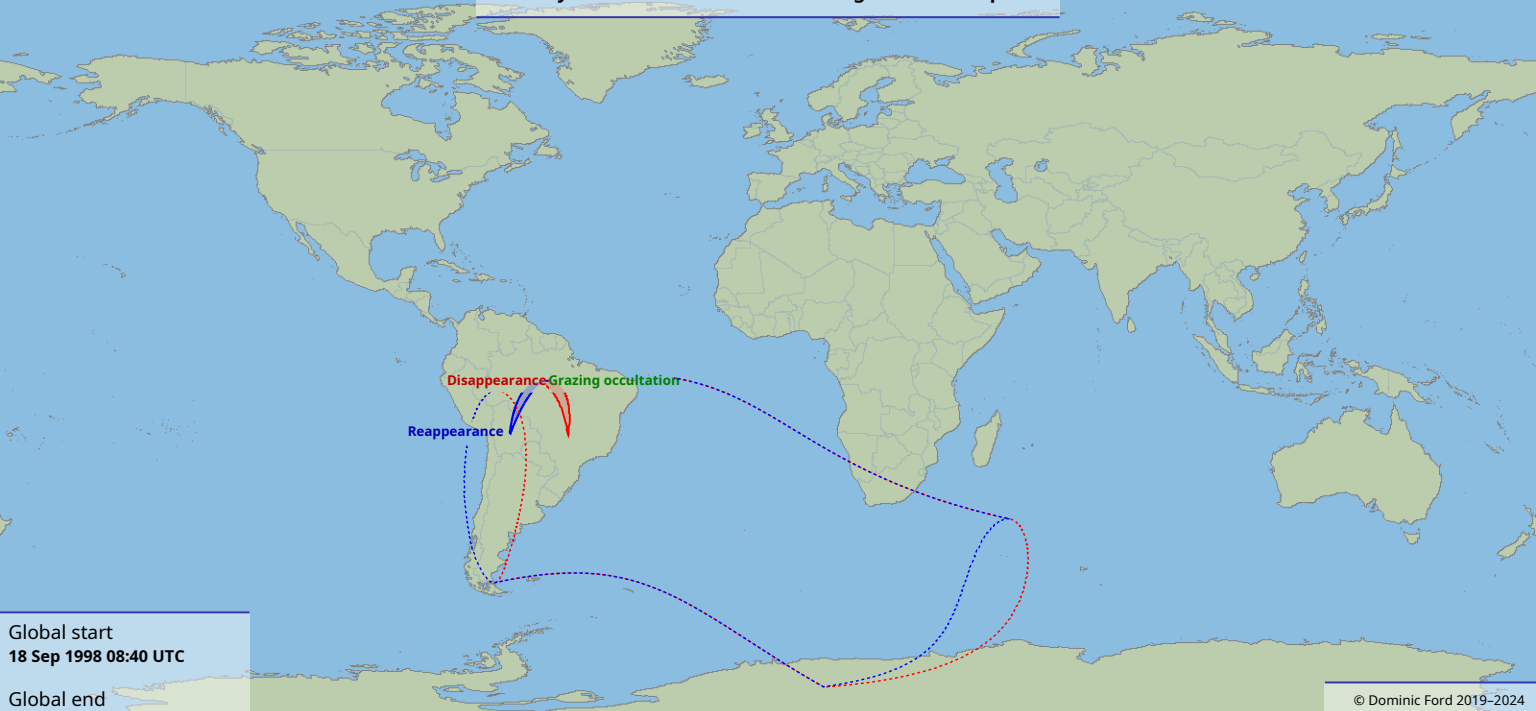

Visibility of the lunar occultation of Regulus on 18 Sep 1998

Disappearance Grazing occultation
Reappearance

Global start
18 Sep 1998 08:40 UTC

Global end
18 Sep 1998 12:31 UTC