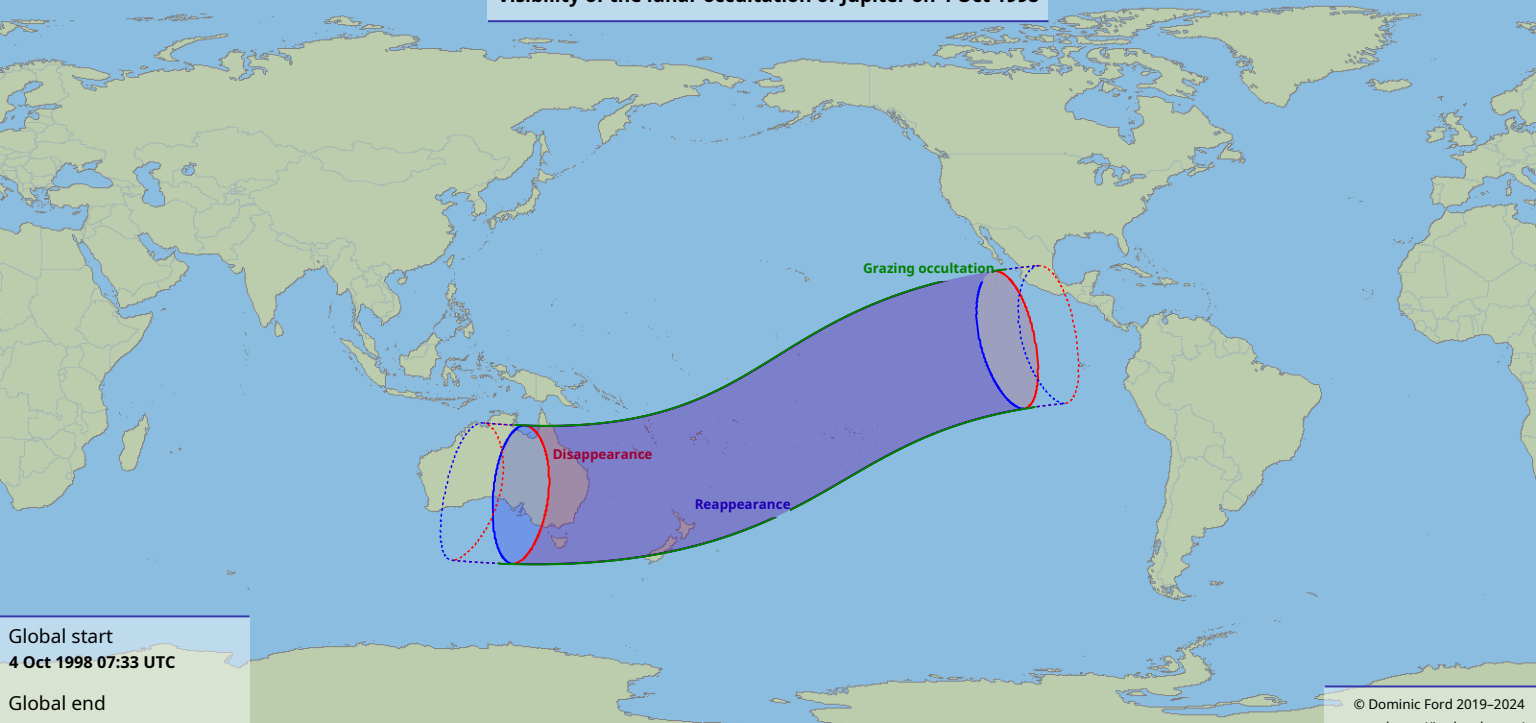

# Visibility of the lunar occultation of Jupiter on 4 Oct 1998

Global start  
4 Oct 1998 07:33 UTC

Global end  
4 Oct 1998 11:36 UTC