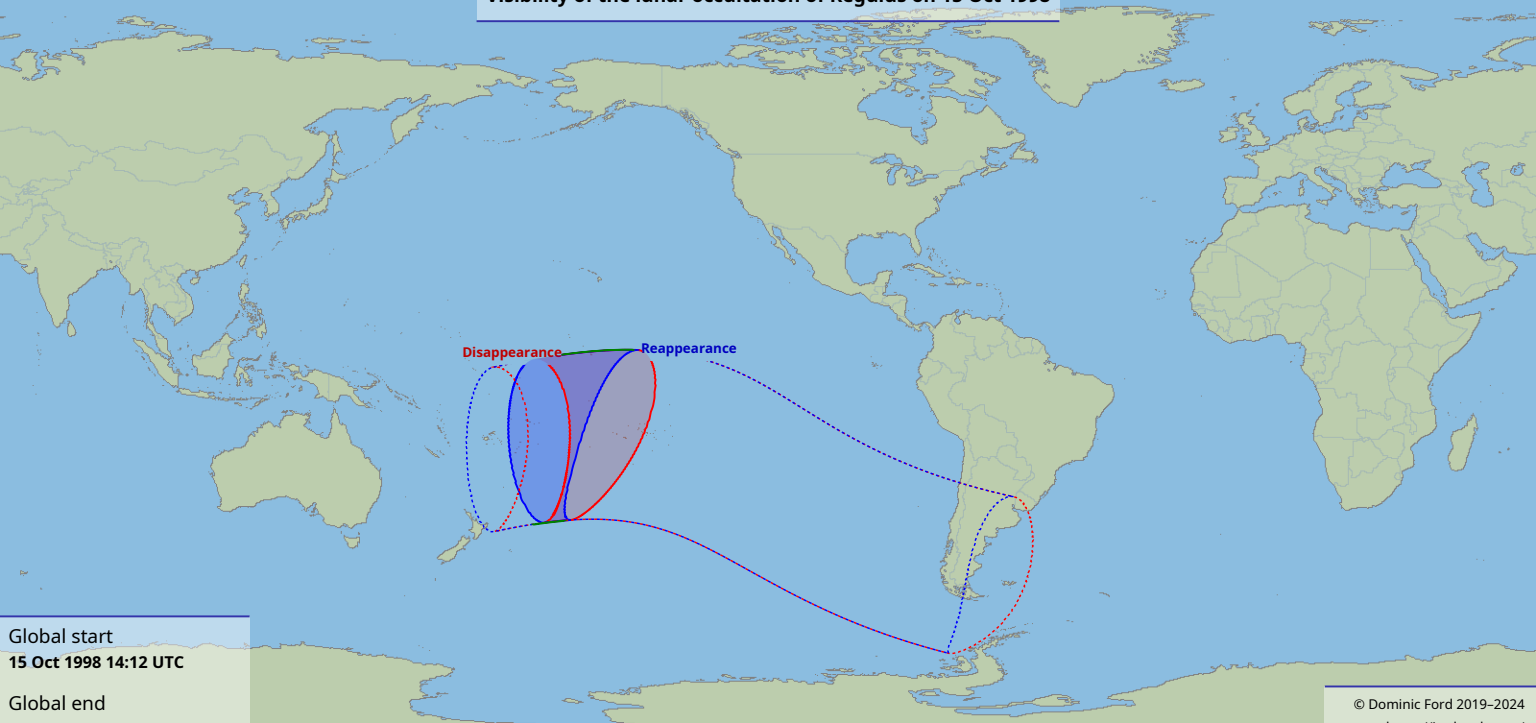

Visibility of the lunar occultation of Regulus on 15 Oct 1998

Global start
15 Oct 1998 14:12 UTC

Global end
15 Oct 1998 18:17 UTC