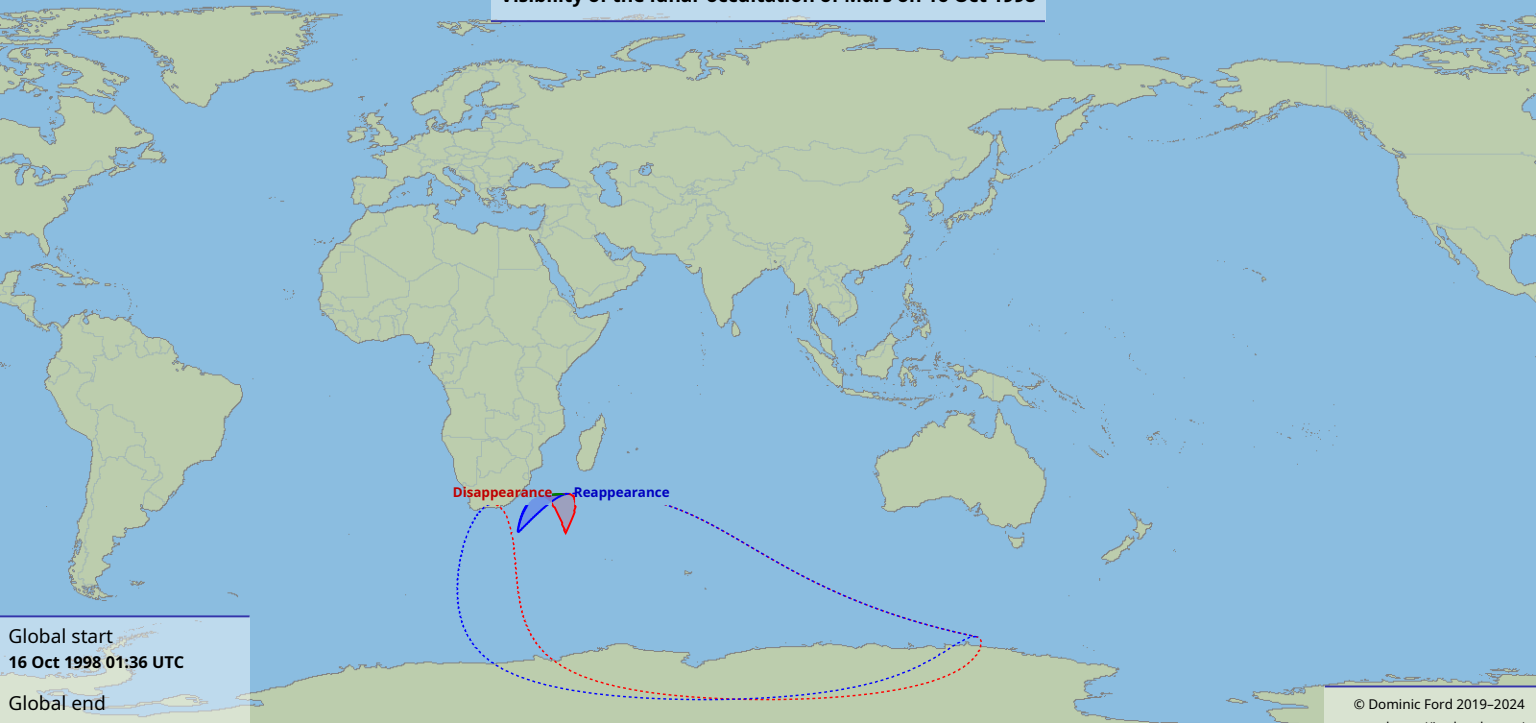

# Visibility of the lunar occultation of Mars on 16 Oct 1998

Global start  
16 Oct 1998 01:36 UTC

Global end  
16 Oct 1998 04:21 UTC