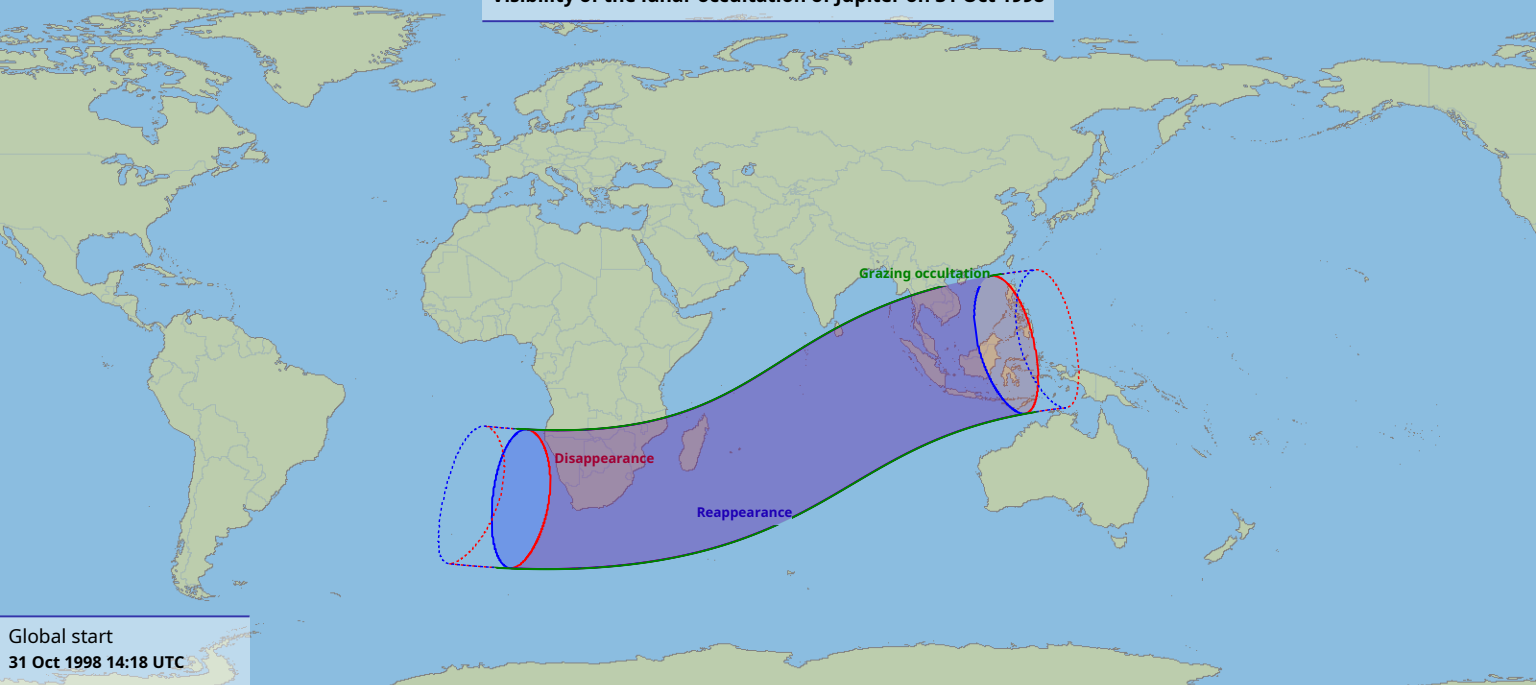

Visibility of the lunar occultation of Jupiter on 31 Oct 1998

Global start
31 Oct 1998 14:18 UTC

Global end
31 Oct 1998 18:26 UTC