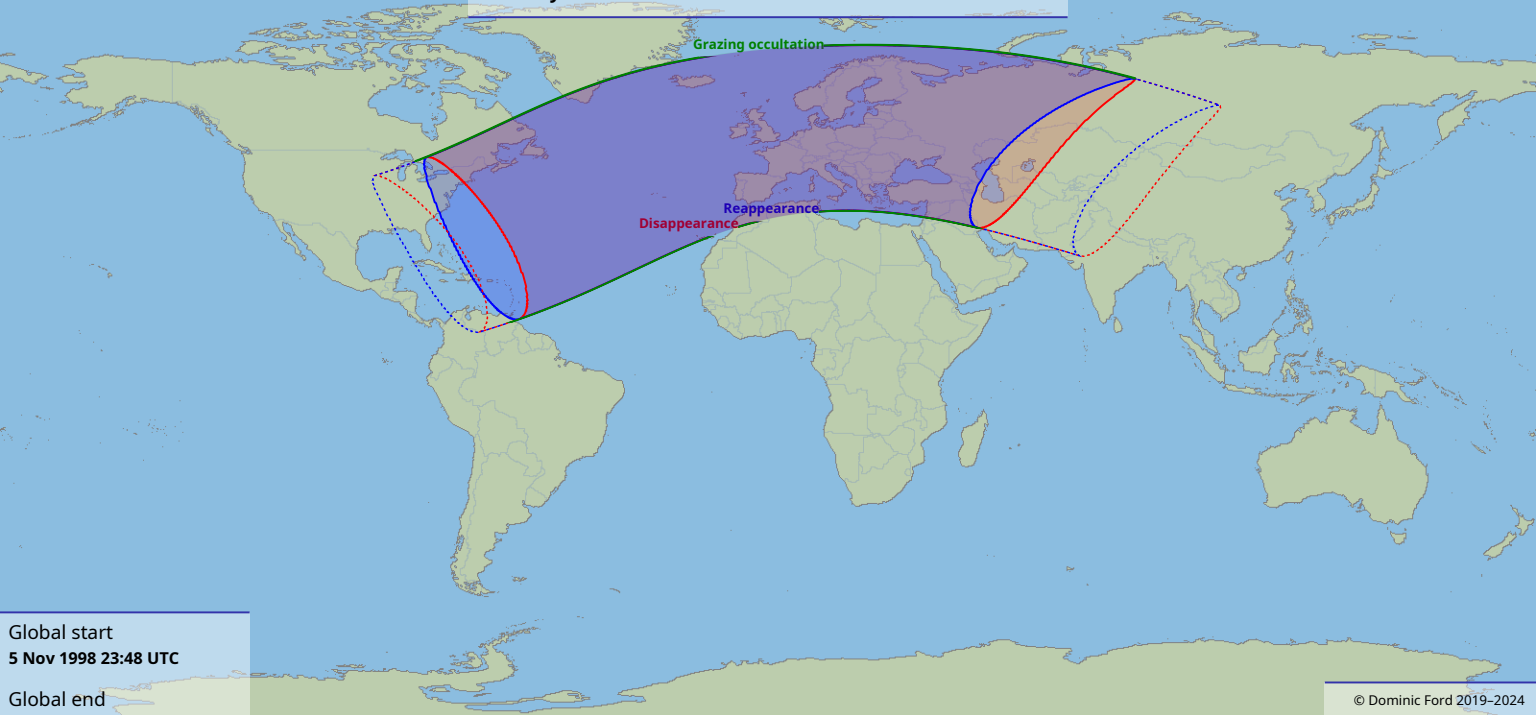

Visibility of the lunar occultation of Aldebaran on 6 Nov 1998

Global start
5 Nov 1998 23:48 UTC

Global end
6 Nov 1998 03:32 UTC