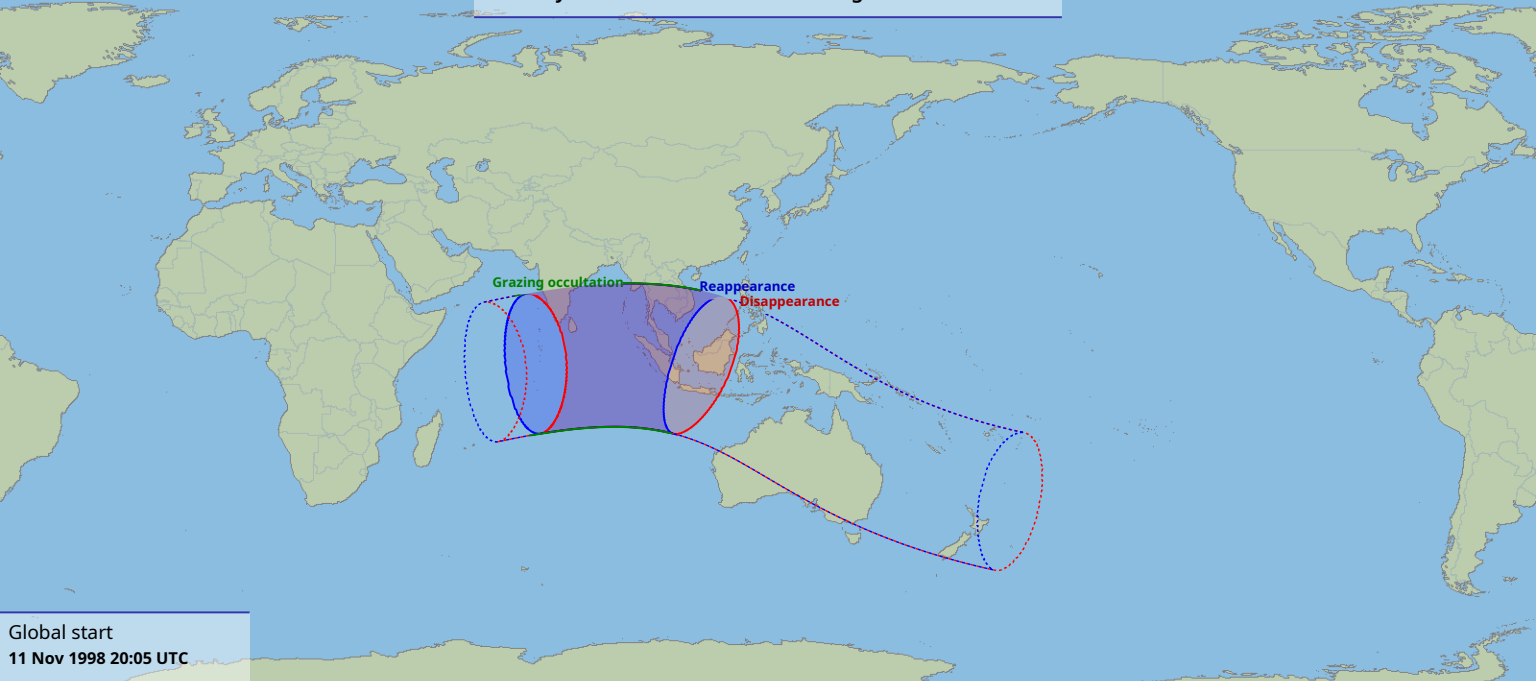

Visibility of the lunar occultation of Regulus on 11 Nov 1998

Global start
11 Nov 1998 20:05 UTC

Global end
12 Nov 1998 00:29 UTC