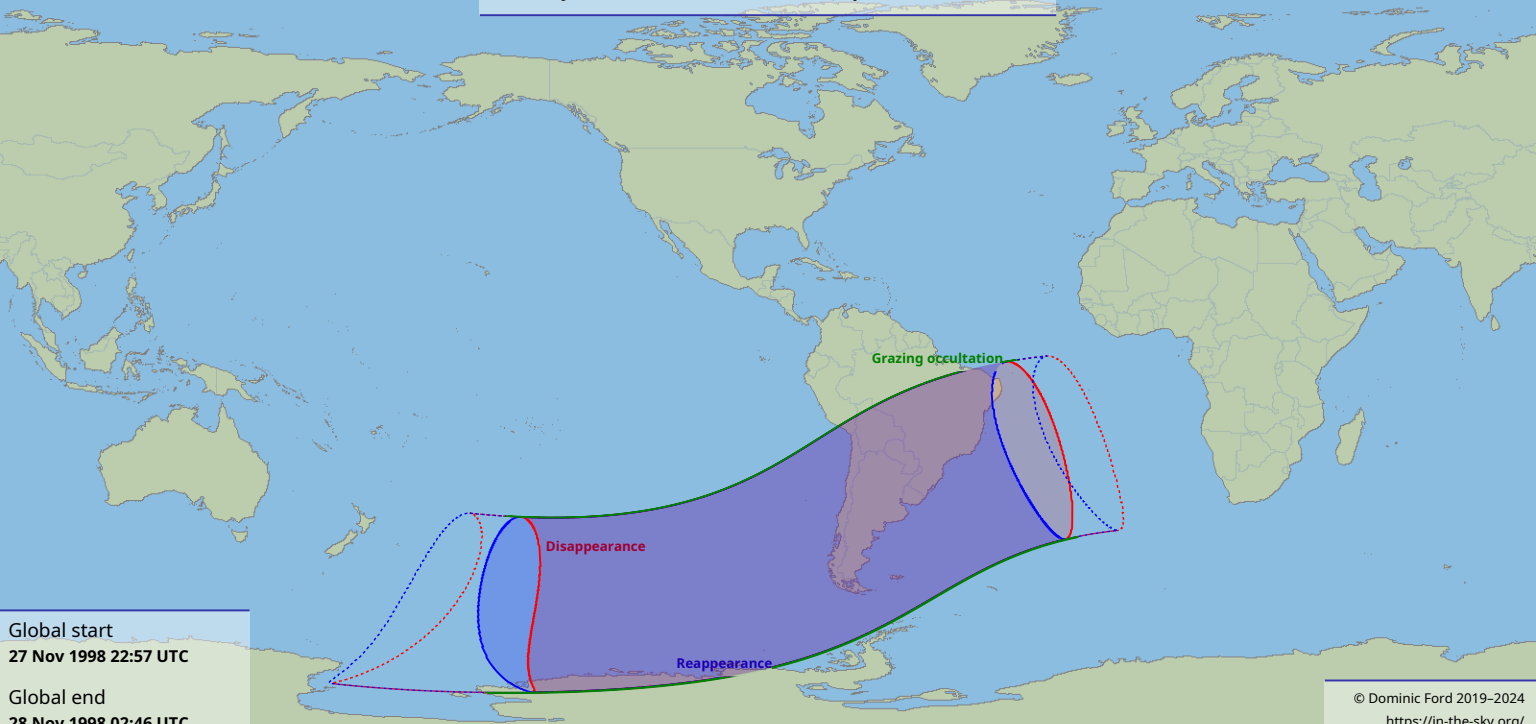

# Visibility of the lunar occultation of Jupiter on 28 Nov 1998

Global start  
27 Nov 1998 22:57 UTC

Global end  
28 Nov 1998 02:46 UTC