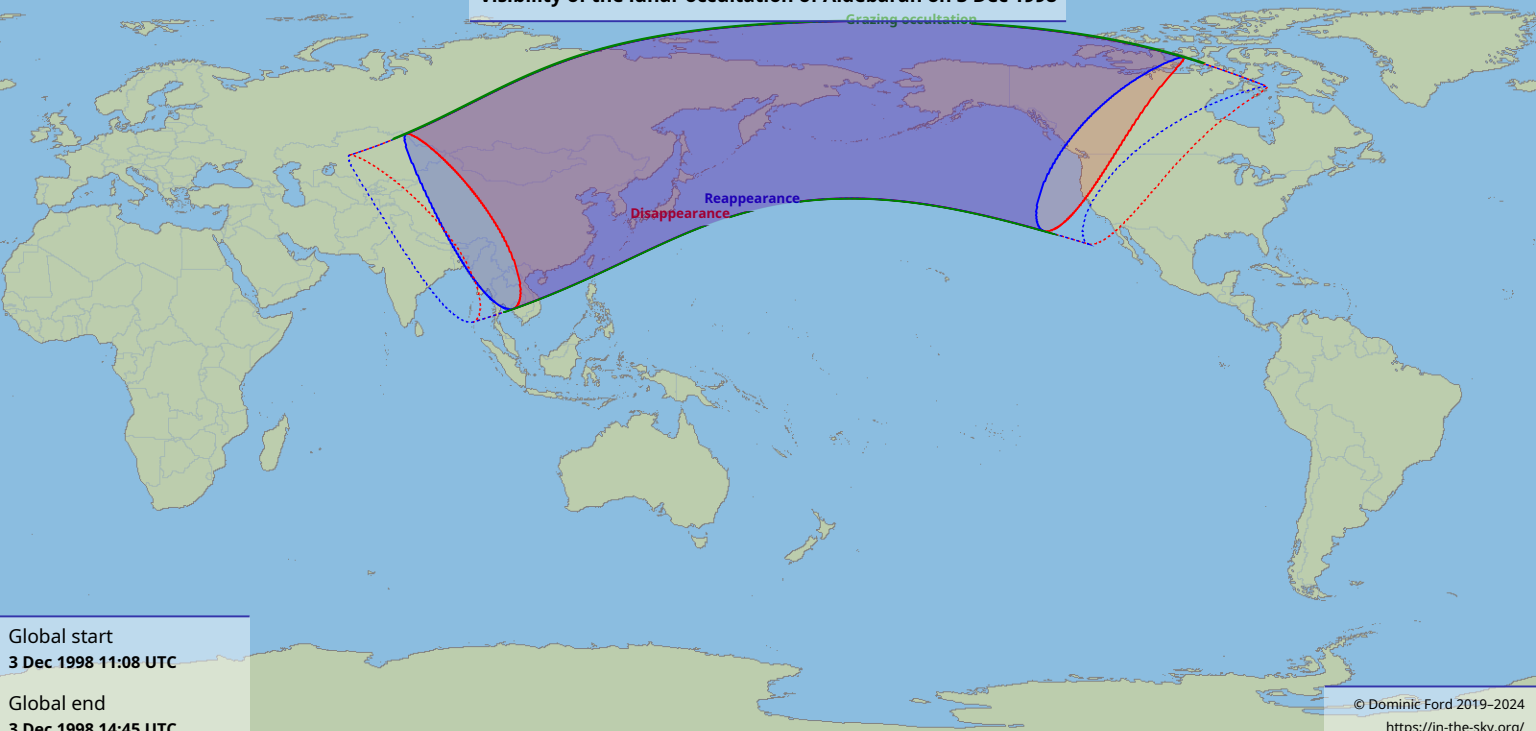

# Visibility of the lunar occultation of Aldebaran on 3 Dec 1998

Global start  
3 Dec 1998 11:08 UTC

Global end  
3 Dec 1998 14:45 UTC