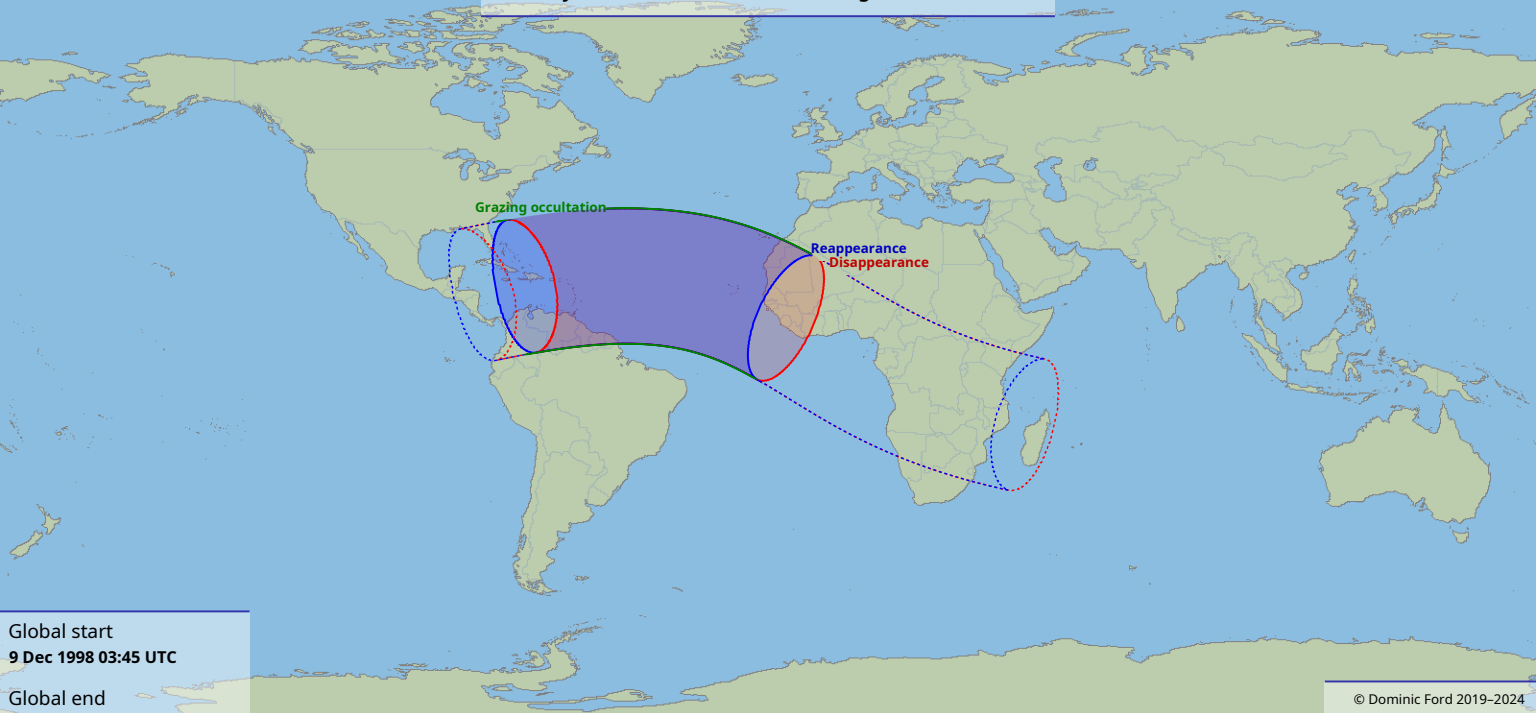

Visibility of the lunar occultation of Regulus on 9 Dec 1998

Global start
9 Dec 1998 03:45 UTC

Global end
9 Dec 1998 08:13 UTC