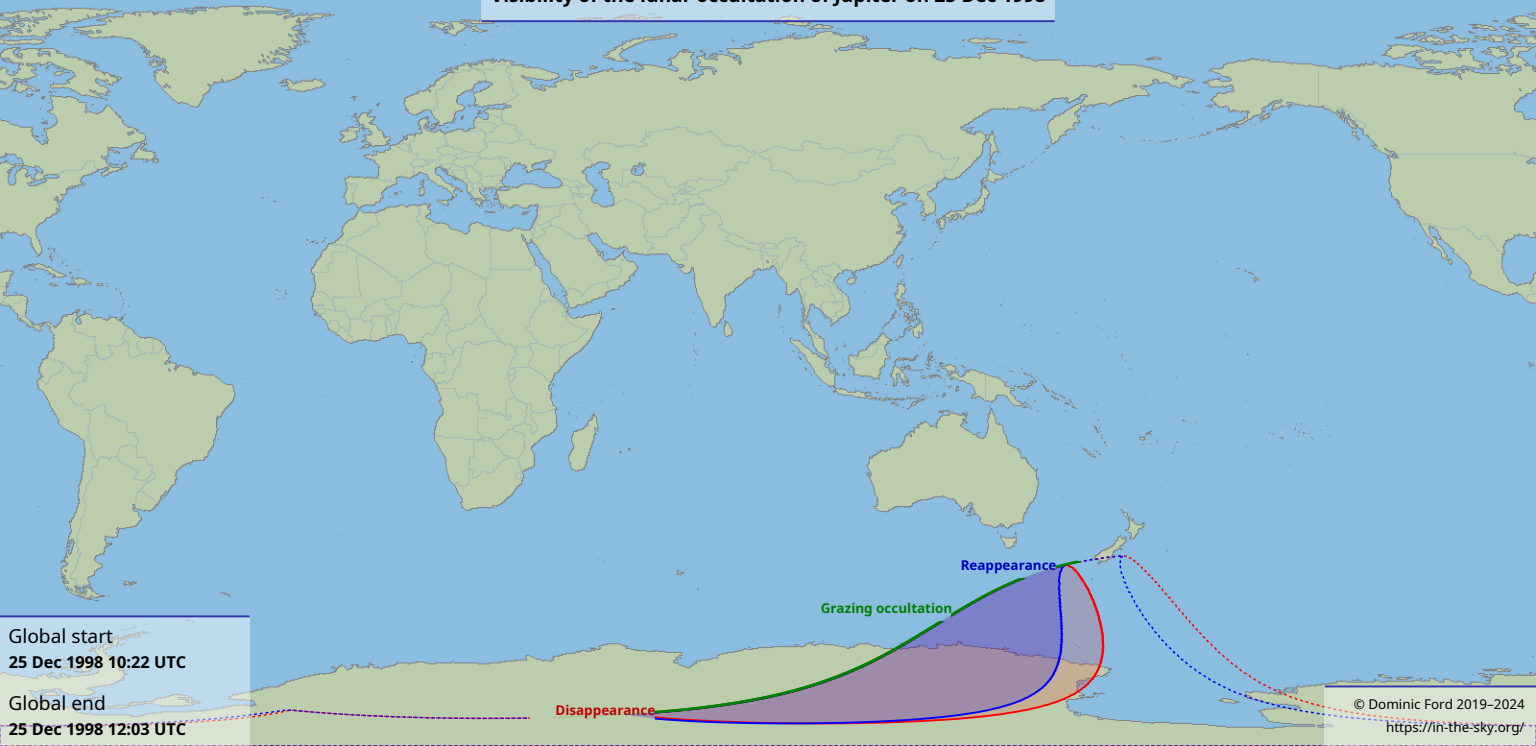

Visibility of the lunar occultation of Jupiter on 25 Dec 1998

Global start
25 Dec 1998 10:22 UTC

Global end
25 Dec 1998 12:03 UTC

Disappearance

Grazing occultation

Reappearance