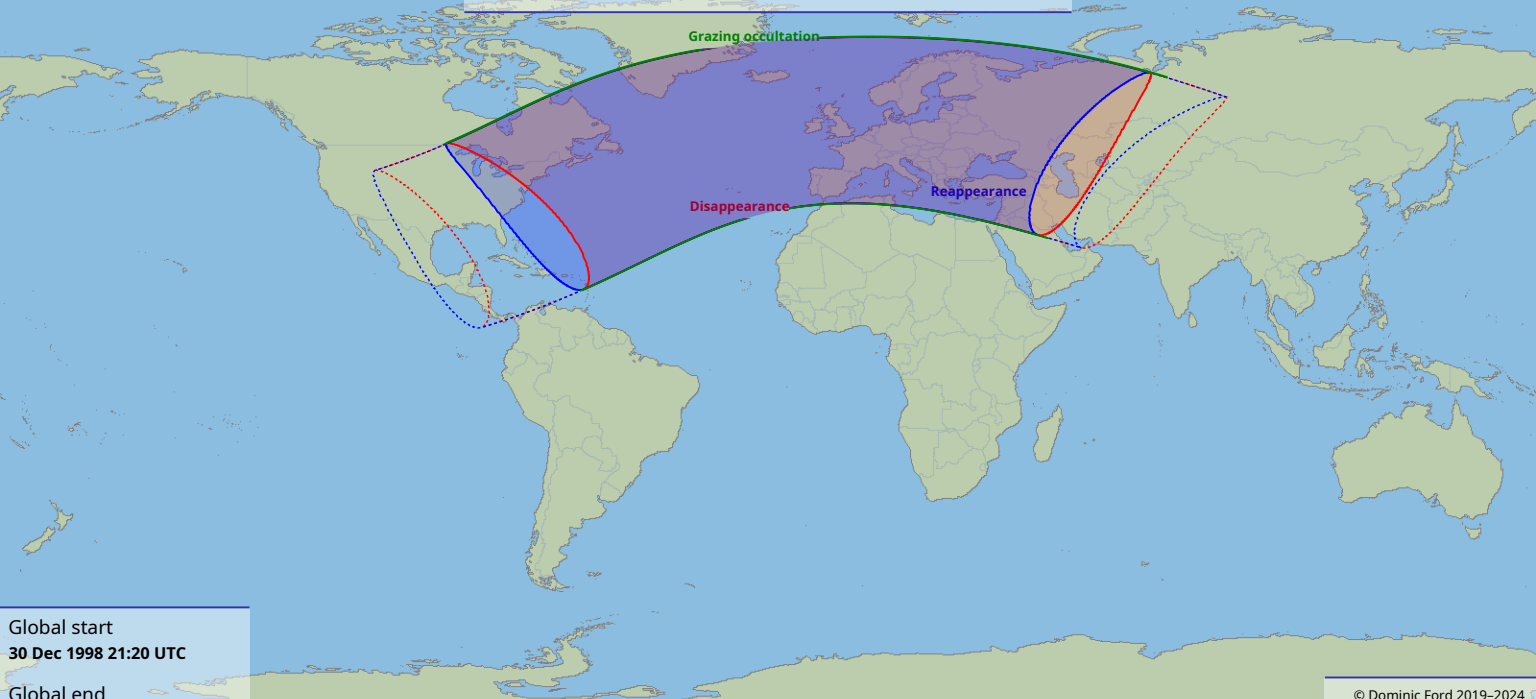

# Visibility of the lunar occultation of Aldebaran on 30 Dec 1998

Global start  
30 Dec 1998 21:20 UTC

Global end  
31 Dec 1998 01:05 UTC