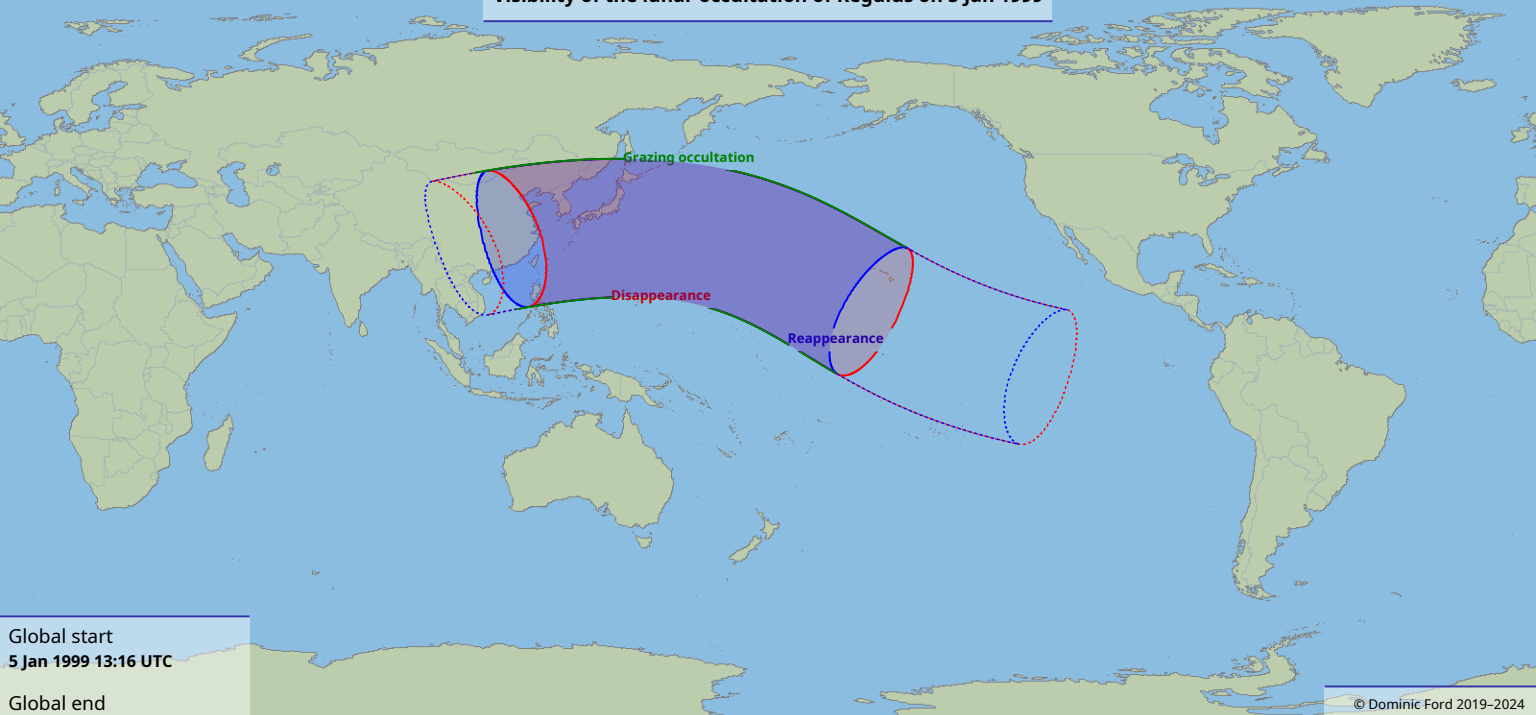

# Visibility of the lunar occultation of Regulus on 5 Jan 1999

Global start  
5 Jan 1999 13:16 UTC

Global end  
5 Jan 1999 17:37 UTC