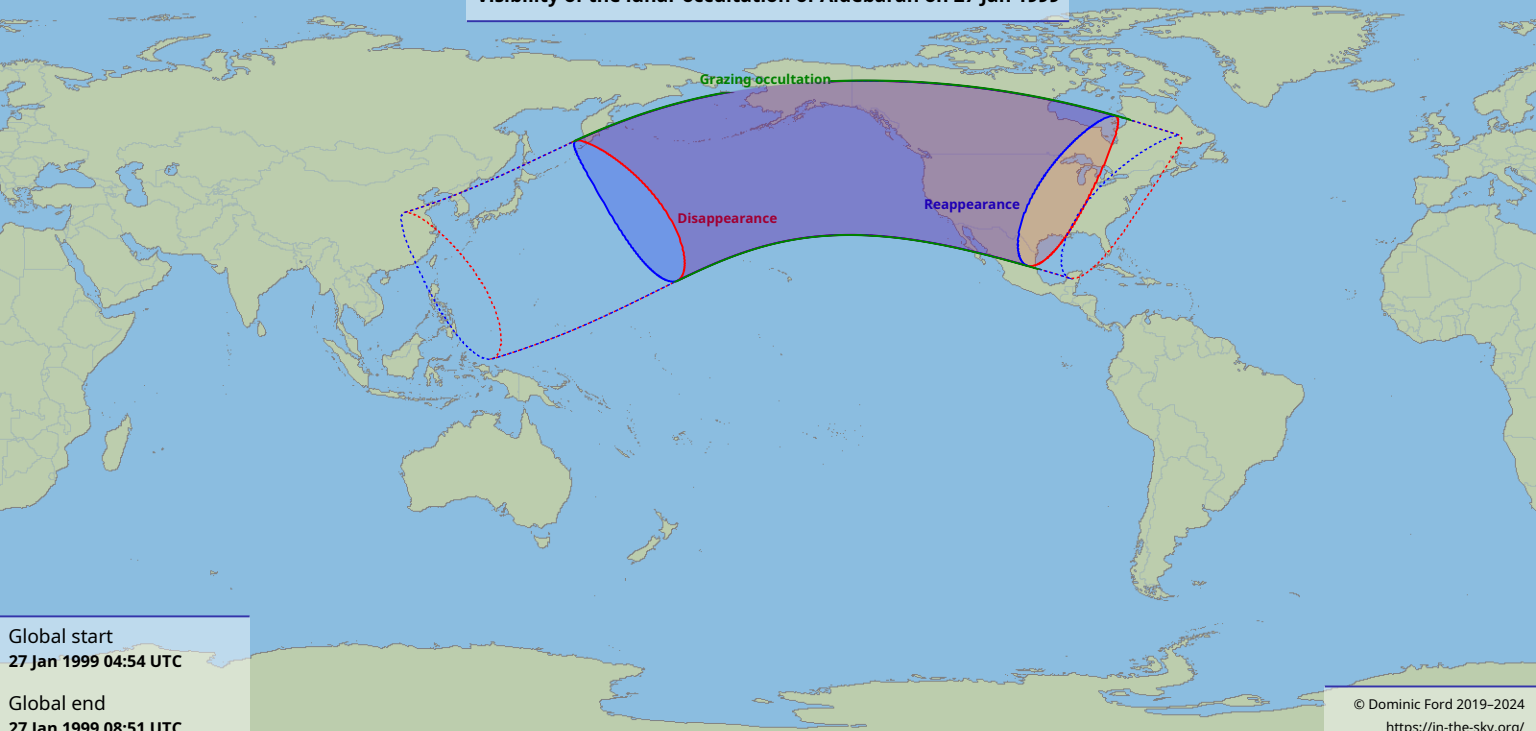

Visibility of the lunar occultation of Aldebaran on 27 Jan 1999

Global start
27 Jan 1999 04:54 UTC

Global end
27 Jan 1999 08:51 UTC