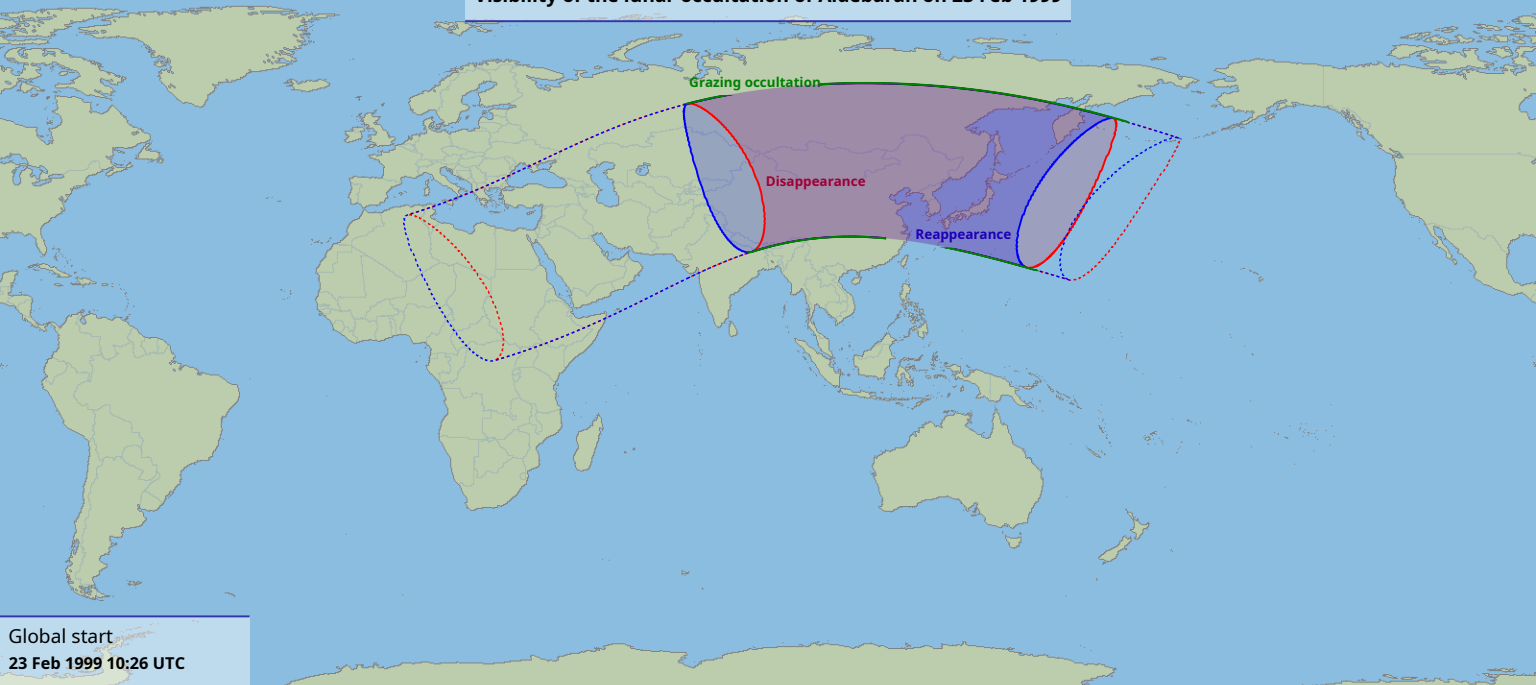

Visibility of the lunar occultation of Aldebaran on 23 Feb 1999

Global start
23 Feb 1999 10:26 UTC

Global end
23 Feb 1999 14:26 UTC