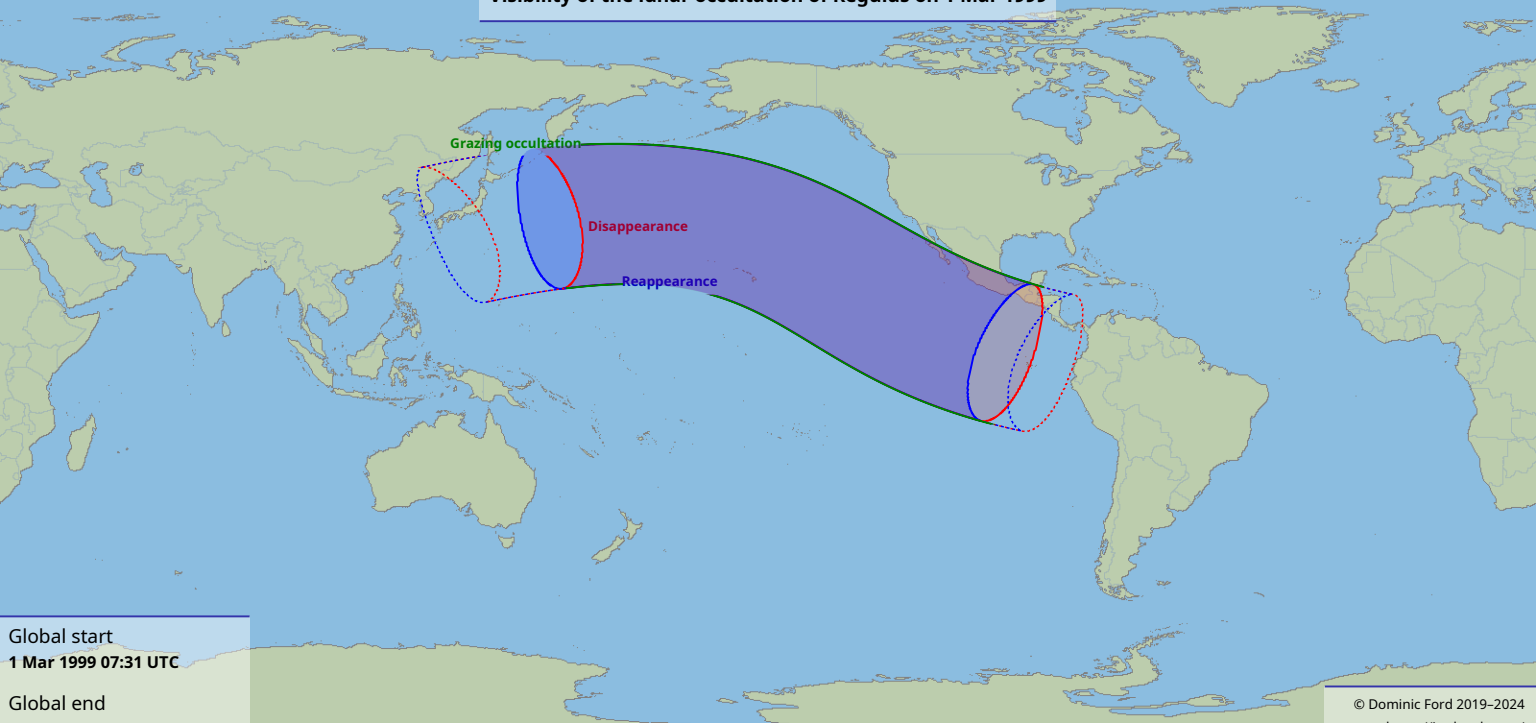

Visibility of the lunar occultation of Regulus on 1 Mar 1999

Global start
1 Mar 1999 07:31 UTC

Global end
1 Mar 1999 11:50 UTC