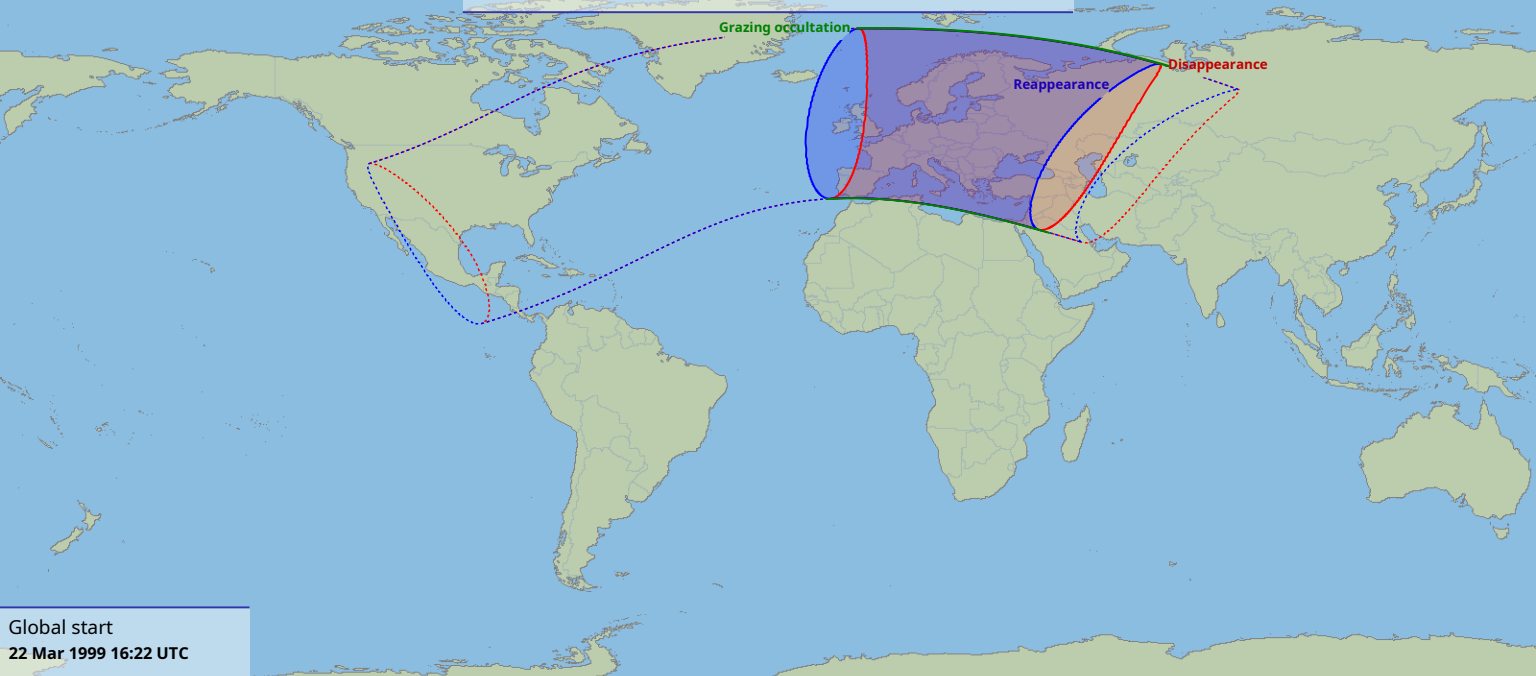

Visibility of the lunar occultation of Aldebaran on 22 Mar 1999

Global start
22 Mar 1999 16:22 UTC

Global end
22 Mar 1999 20:09 UTC