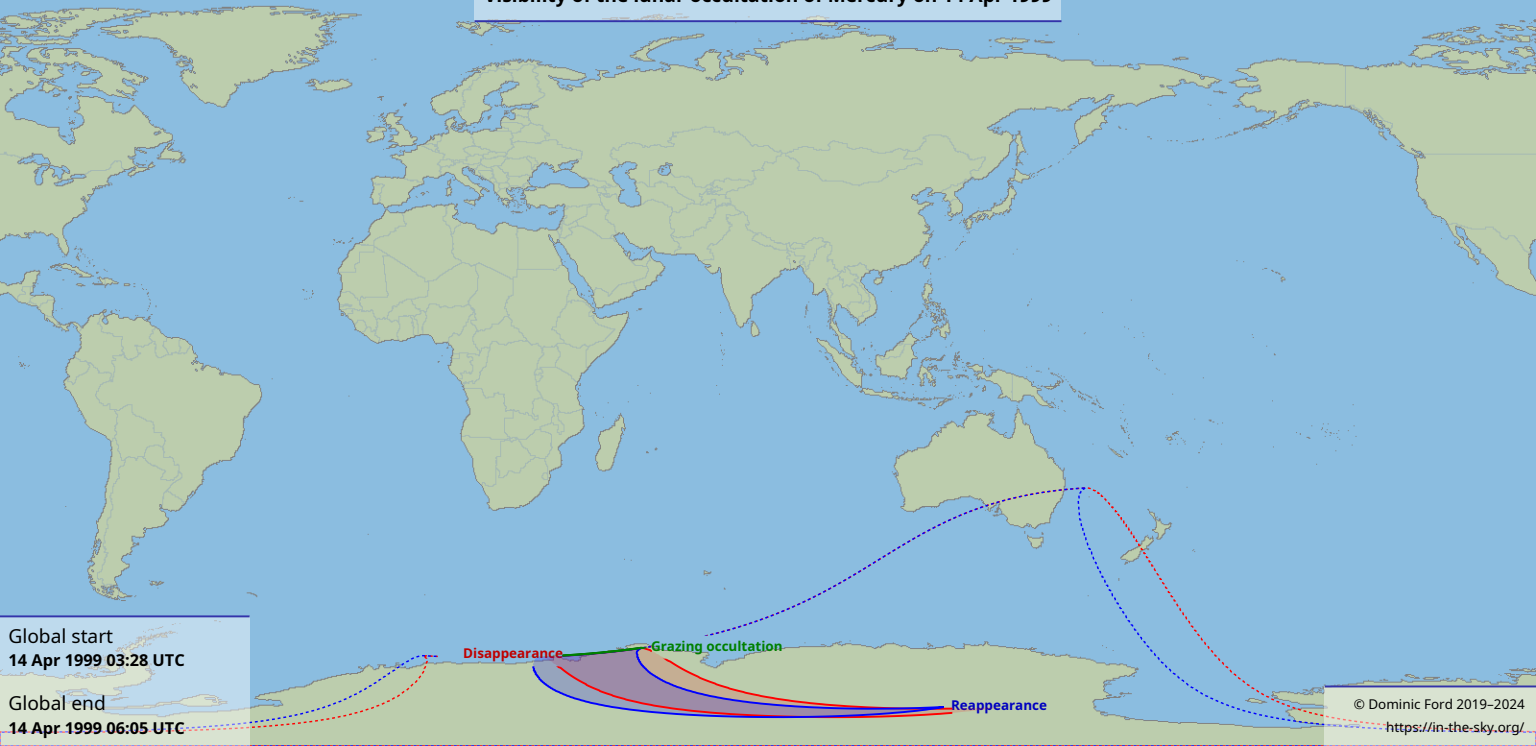

# Visibility of the lunar occultation of Mercury on 14 Apr 1999

Global start  
14 Apr 1999 03:28 UTC

Global end  
14 Apr 1999 06:05 UTC

Disappearance

Grazing occultation

Reappearance