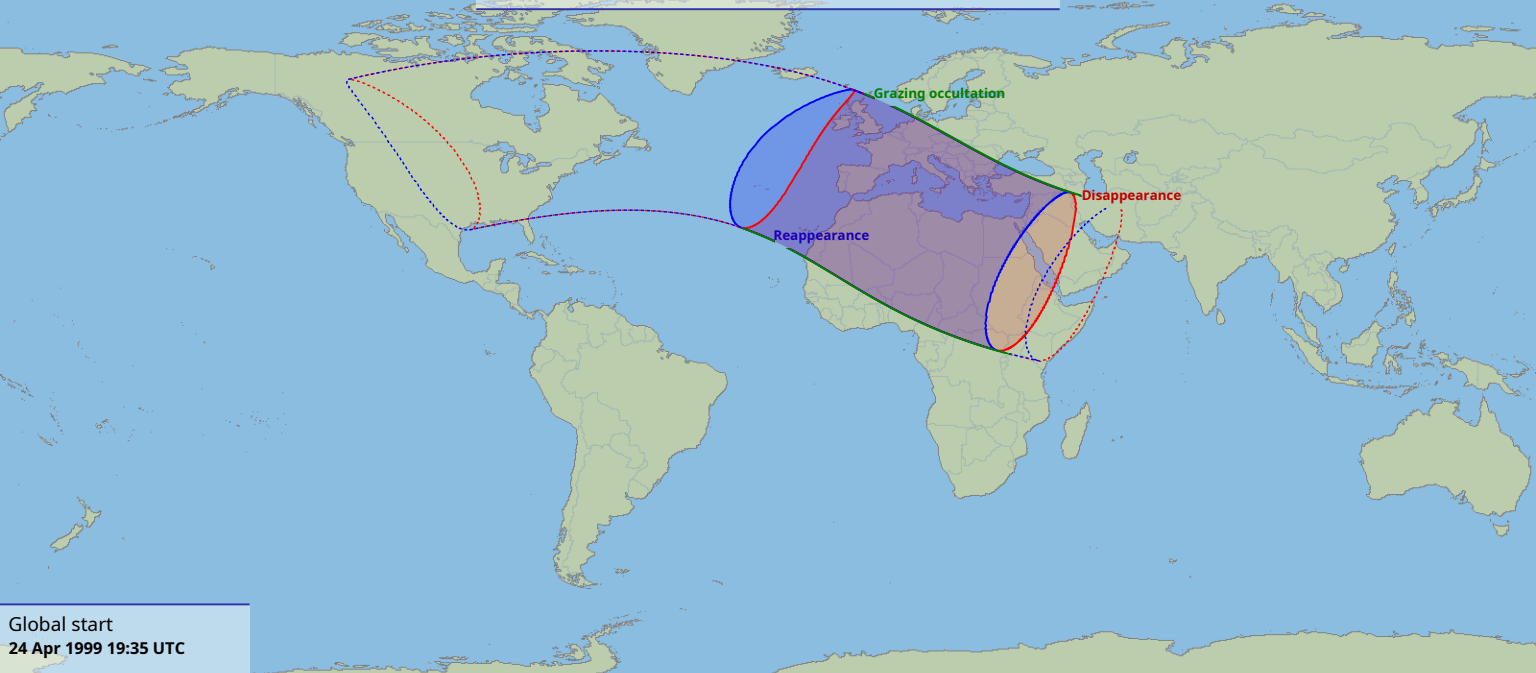

# Visibility of the lunar occultation of Regulus on 24 Apr 1999

Global start  
24 Apr 1999 19:35 UTC

Global end  
24 Apr 1999 23:42 UTC