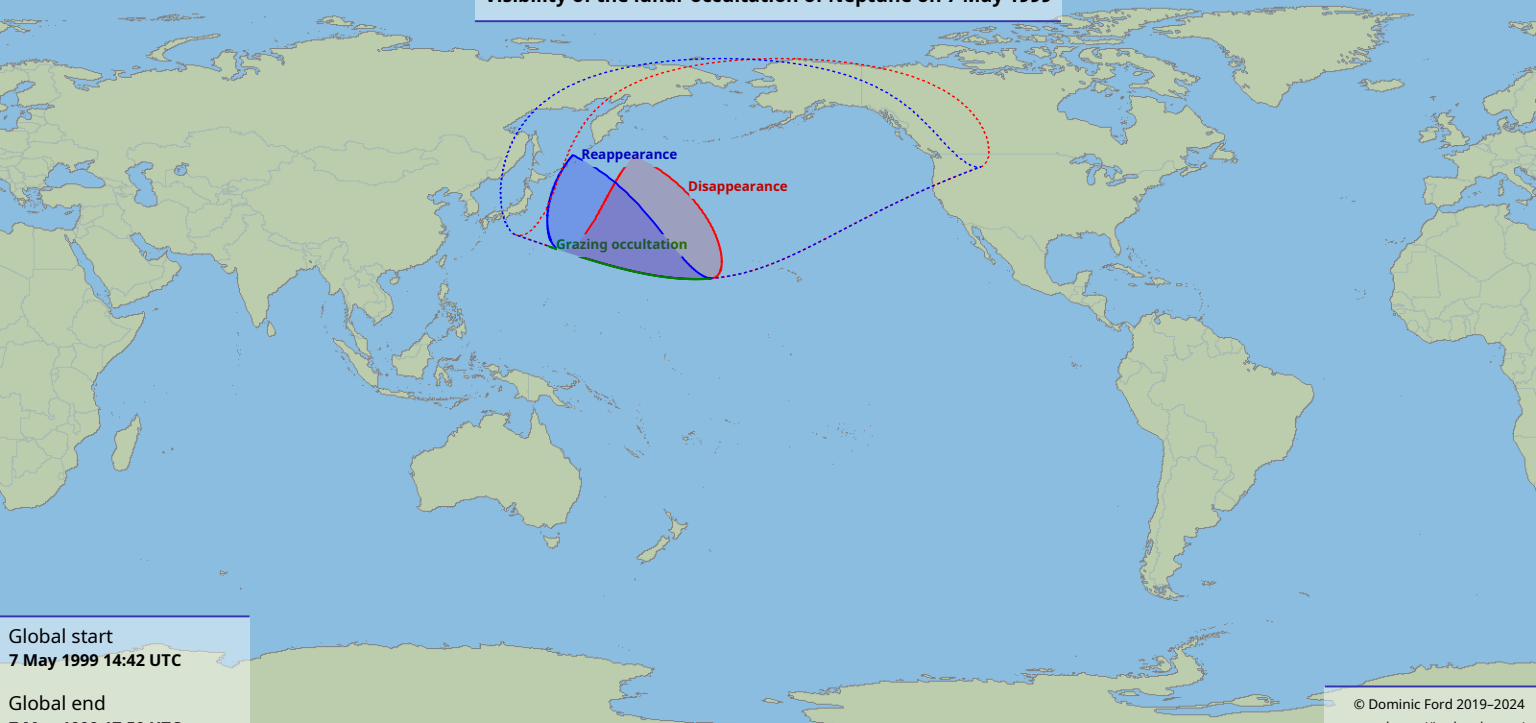

Visibility of the lunar occultation of Neptune on 7 May 1999

Global start
7 May 1999 14:42 UTC

Global end
7 May 1999 17:50 UTC