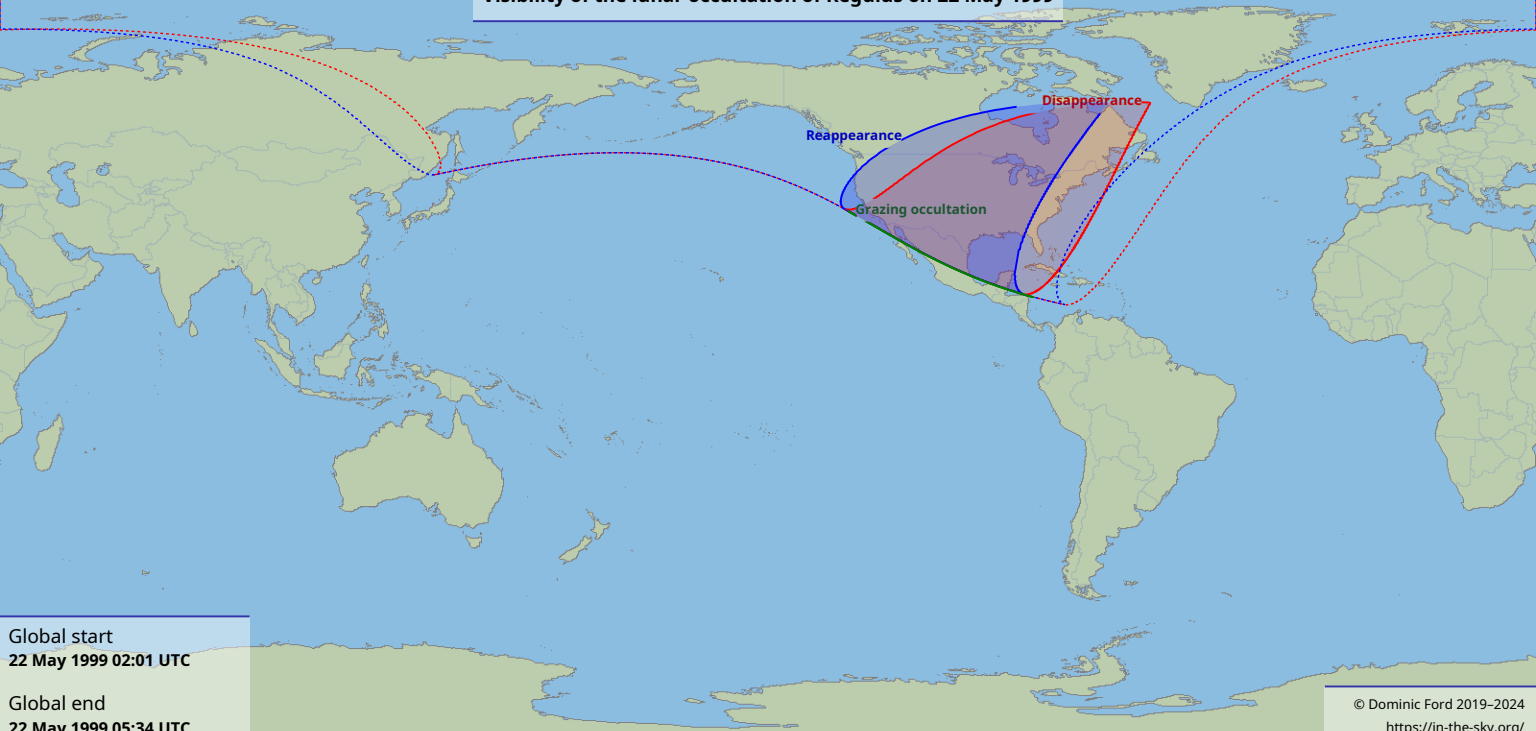

Visibility of the lunar occultation of Regulus on 22 May 1999

Global start
22 May 1999 02:01 UTC

Global end
22 May 1999 05:34 UTC