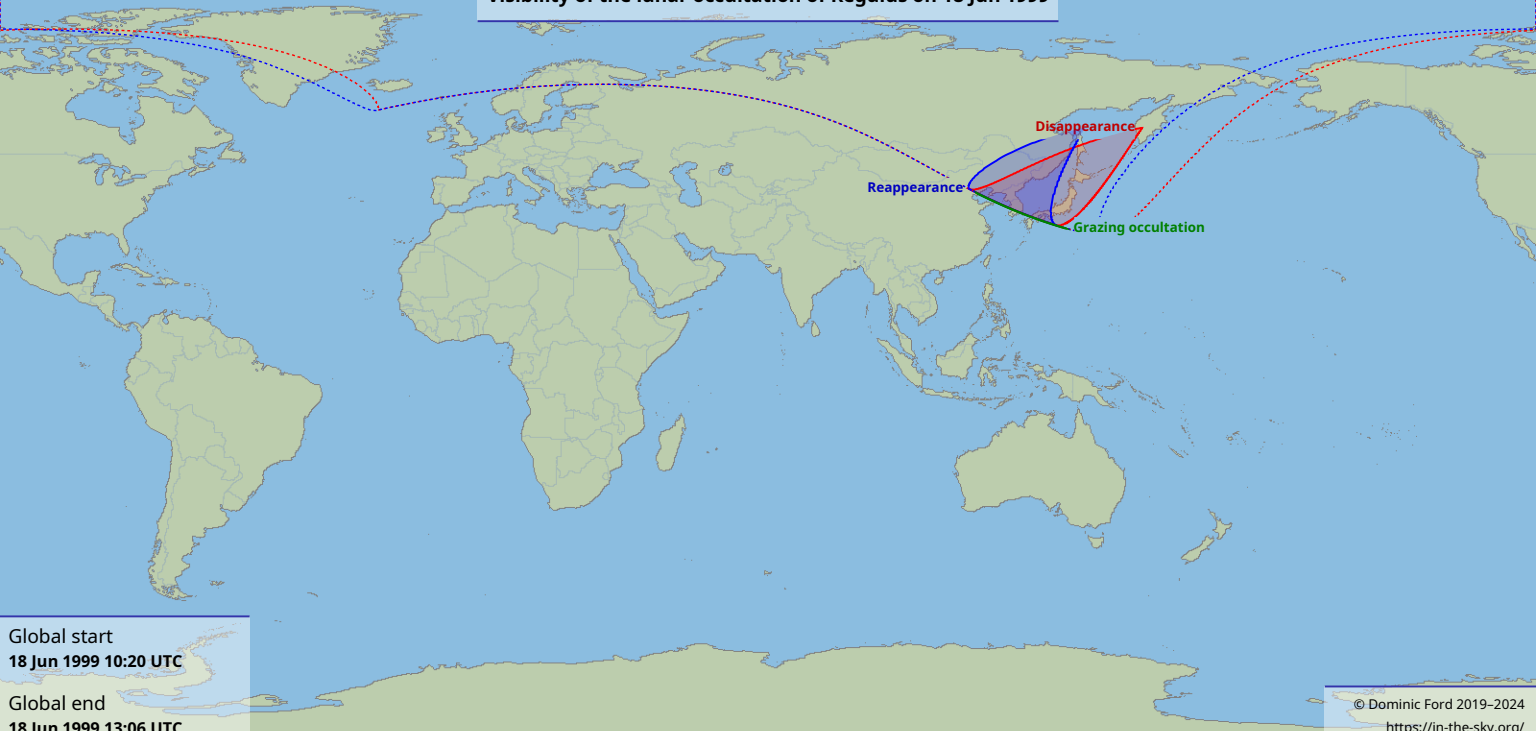

# Visibility of the lunar occultation of Regulus on 18 Jun 1999

Global start  
18 Jun 1999 10:20 UTC

Global end  
18 Jun 1999 13:06 UTC